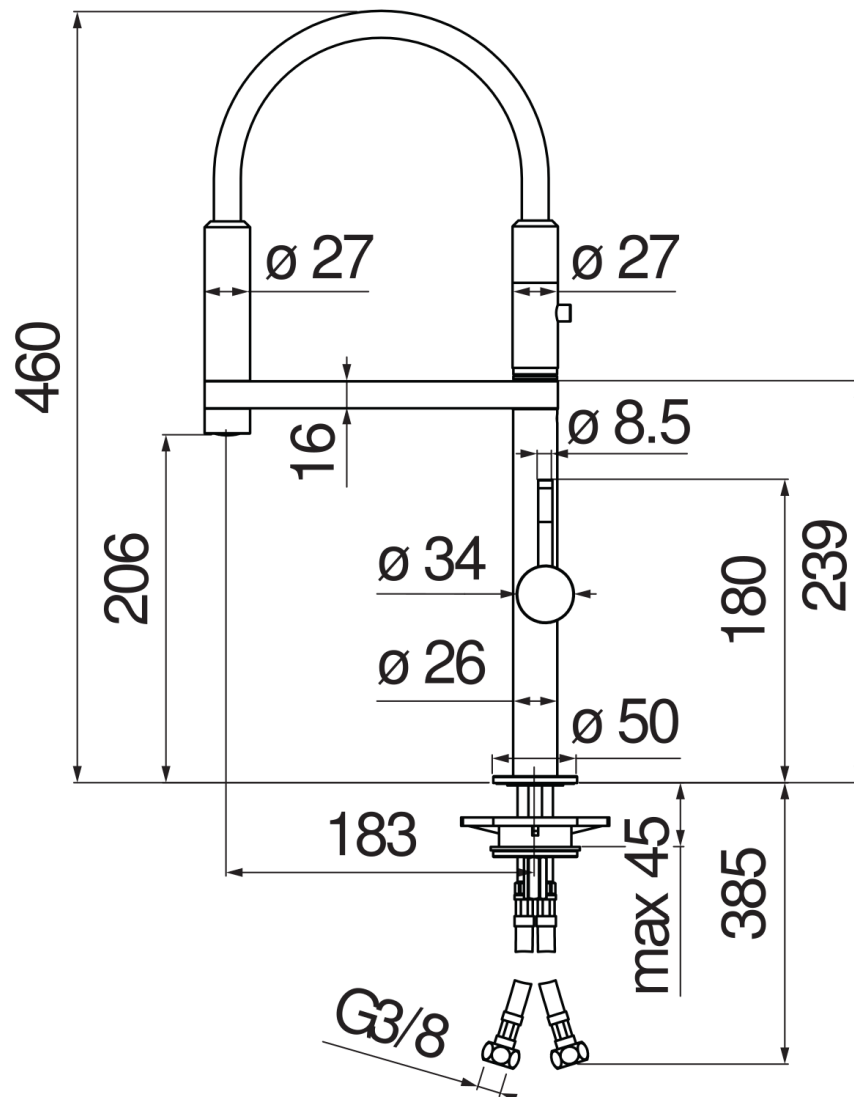

SPECIFICATIONS

Single control
Chrome
360° swivel spout
Anti limescale aerator M 24 x 1
Single-jet 360° adjustable hand shower with magnetic support
ø 3/8" stainless steel flexible pipe
50% two step cartridge for water saving
Packaging: 56,5 x 29 x 7,1 cm / 0,01163 m³ / 2,6 kg

CERTIFICATIONS

FLOW RATE DIAGRAM: HOT/COLD WATER

FLOW RATE DIAGRAM: MIXED WATER