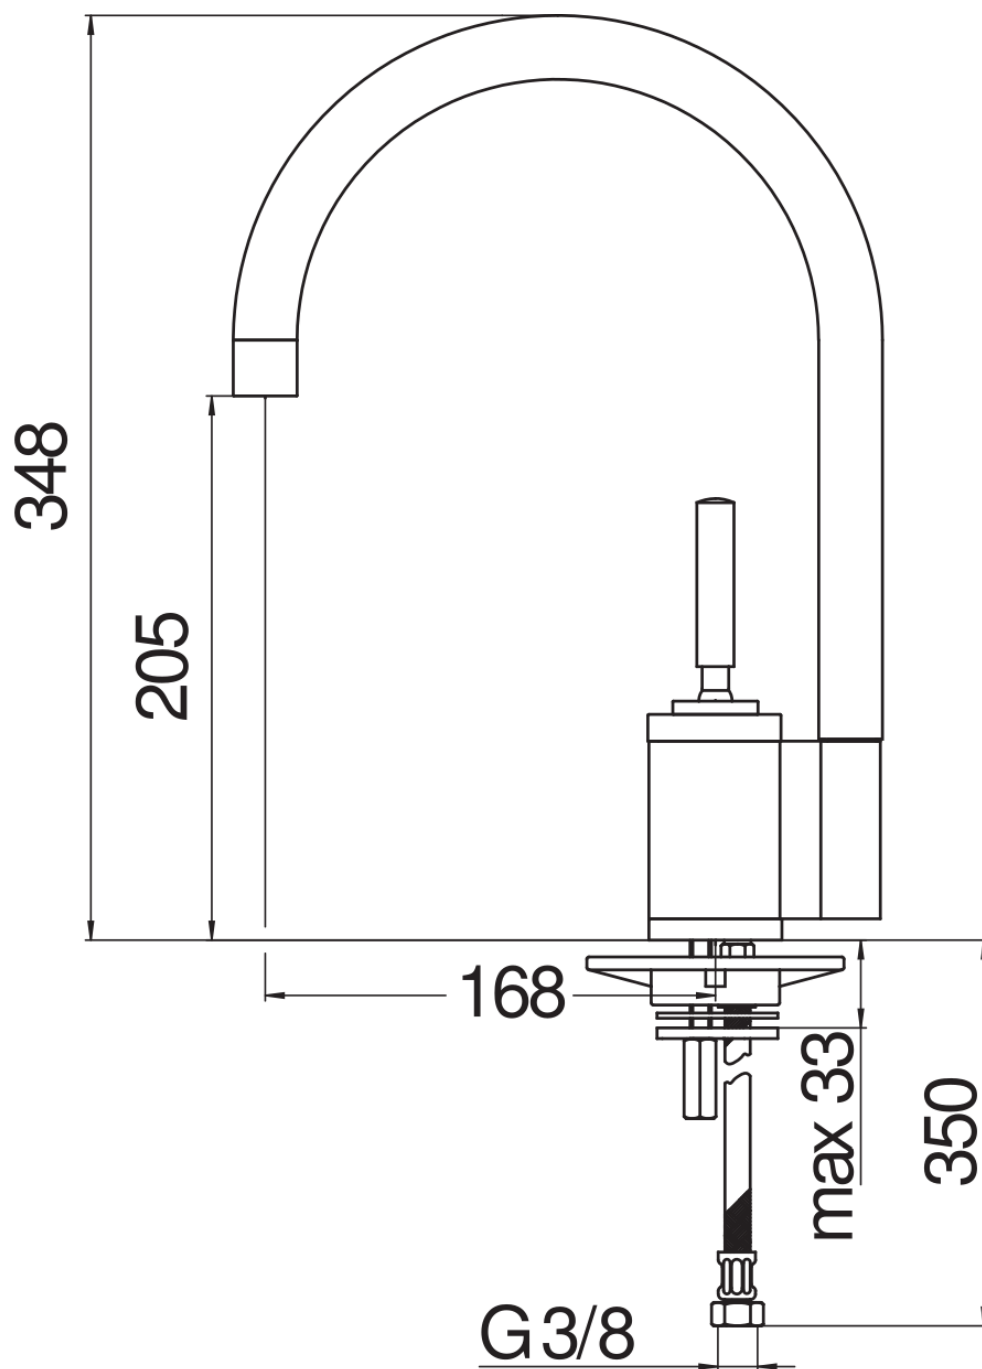

SPECIFICATIONS

Single control  
Chrome  
Swivel body  
360° swivel spout  
Anti limescale aerator M 22 x 1  
ø 3/8" stainless steel flexible pipe  
Packaging: 56,5 x 29 x 7,1 cm / 0,01163 m<sup>3</sup> / 2,4 kg

CERTIFICATIONS

FLOW RATE DIAGRAM: HOT/COLD WATER

FLOW RATE DIAGRAM: MIXED WATER