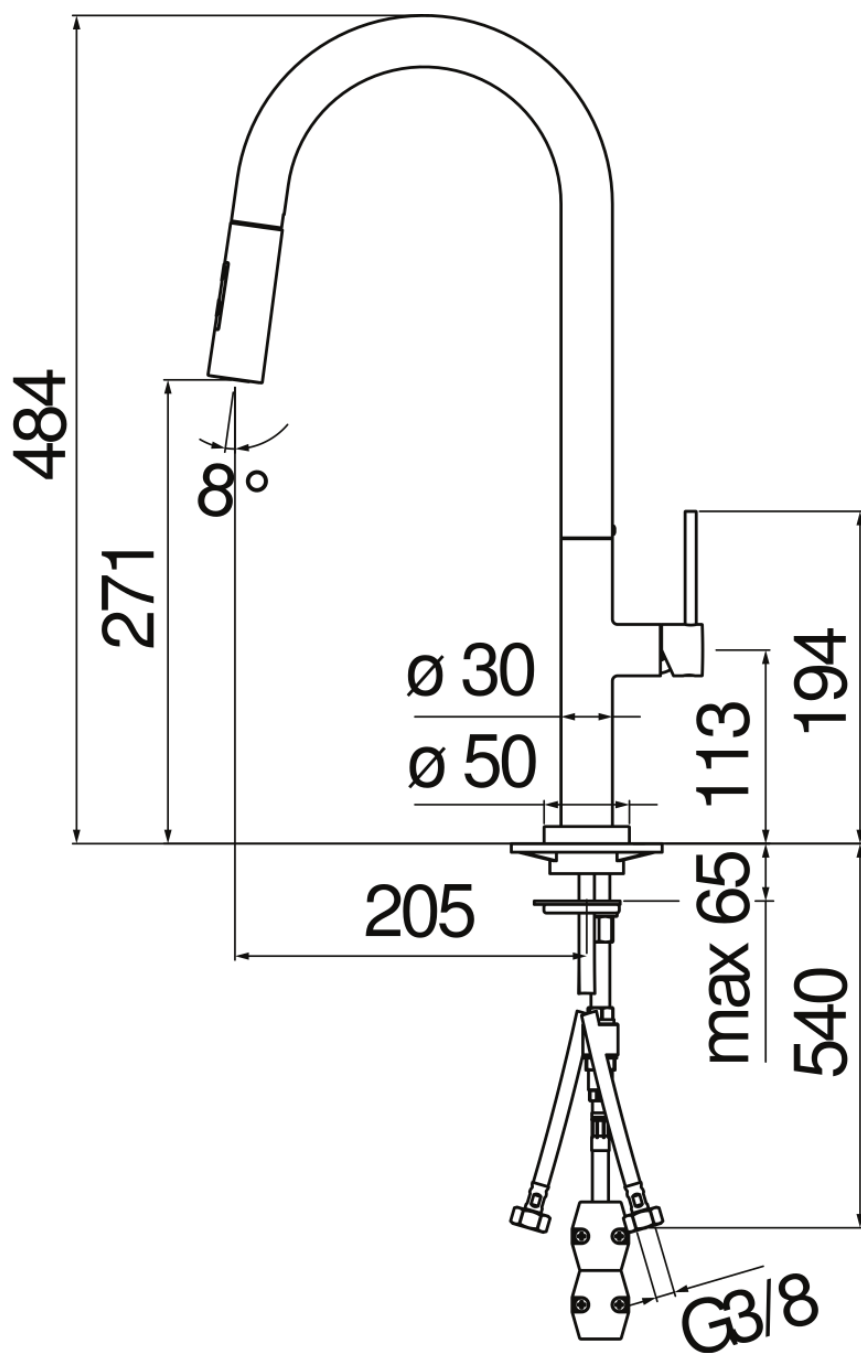

SPECIFICATIONS

Single control
Chrome
360° swivel spout
Pull-out 2-jet hand shower
ø 3/8" stainless steel flexible pipe
Packaging: 56,5 x 29 x 7,1 cm / 0,01163 m³ / 3,15 kg

CERTIFICATIONS

FLOW RATE DIAGRAM: HOT/COLD WATER

FLOW RATE DIAGRAM: MIXED WATER