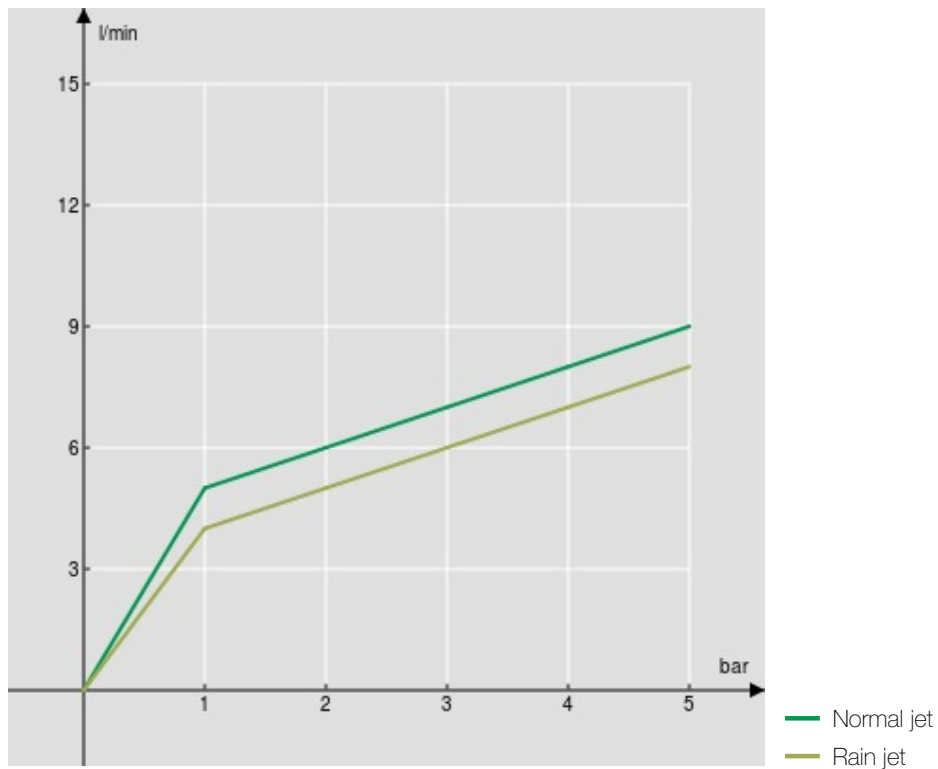

SPECIFICATIONS

Single control
Chrome
360° swivel spout
Pull-out 2-jet hand shower
ø 3/8" stainless steel flexible pipe
Packaging: 56,5 x 29 x 7,1 cm / 0,01163 m³ / 3,15 kg

CERTIFICATIONS

FLOW RATE DIAGRAM: HOT/COLD WATER

FLOW RATE DIAGRAM: MIXED WATER