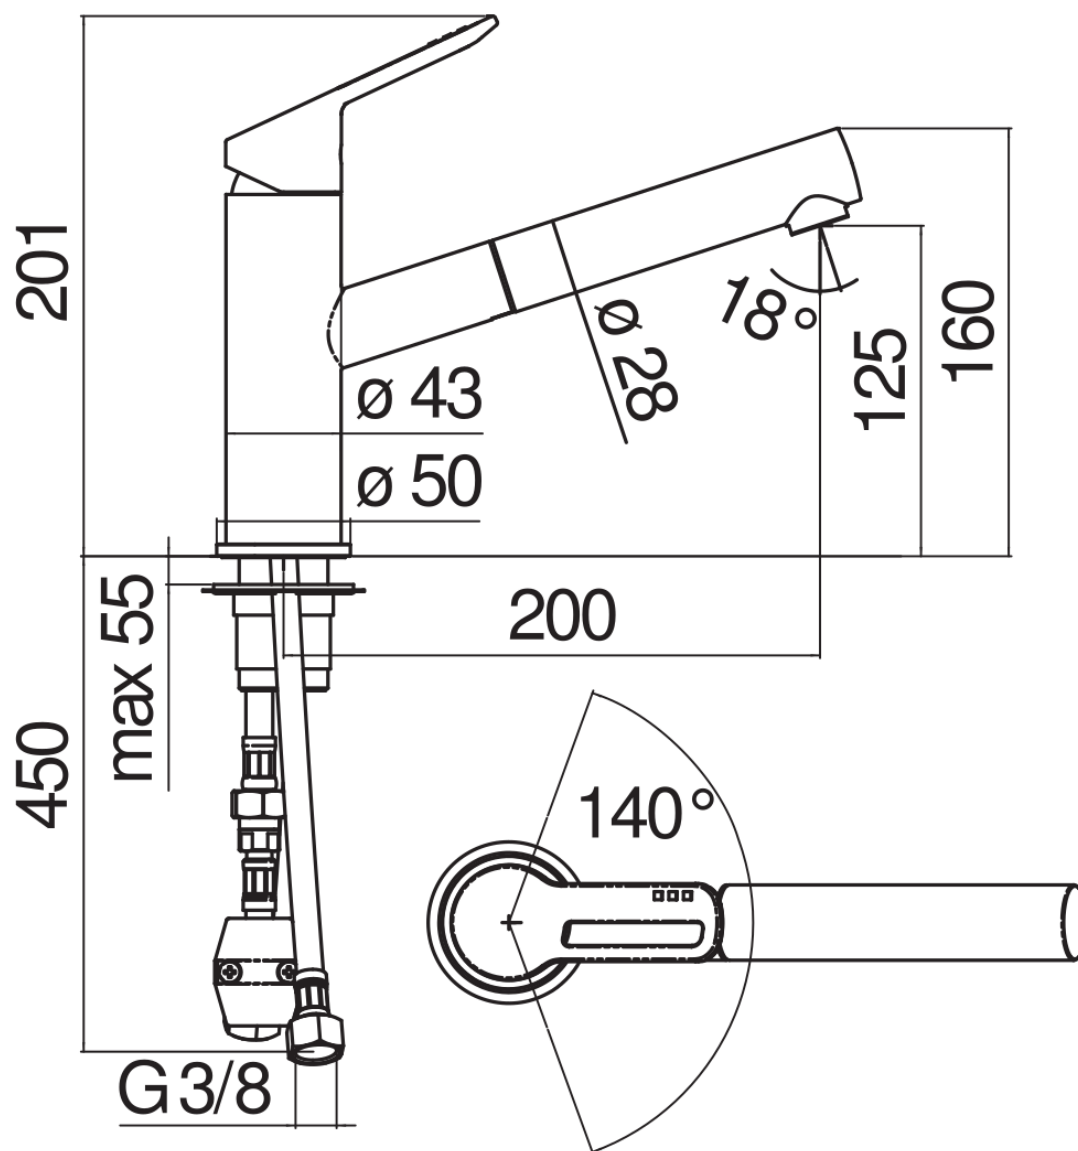

SPECIFICATIONS

Single control  
Chrome  
Swivel body  
Pull-out single jet hand shower  
ø 3/8" stainless steel flexible pipe  
50% two step cartridge for water saving  
Packaging: 41,5 x 16 x 7,5 cm / 0,00498 m<sup>3</sup> / 1,91 kg

CERTIFICATIONS

FLOW RATE DIAGRAM: HOT/COLD WATER

FLOW RATE DIAGRAM: MIXED WATER