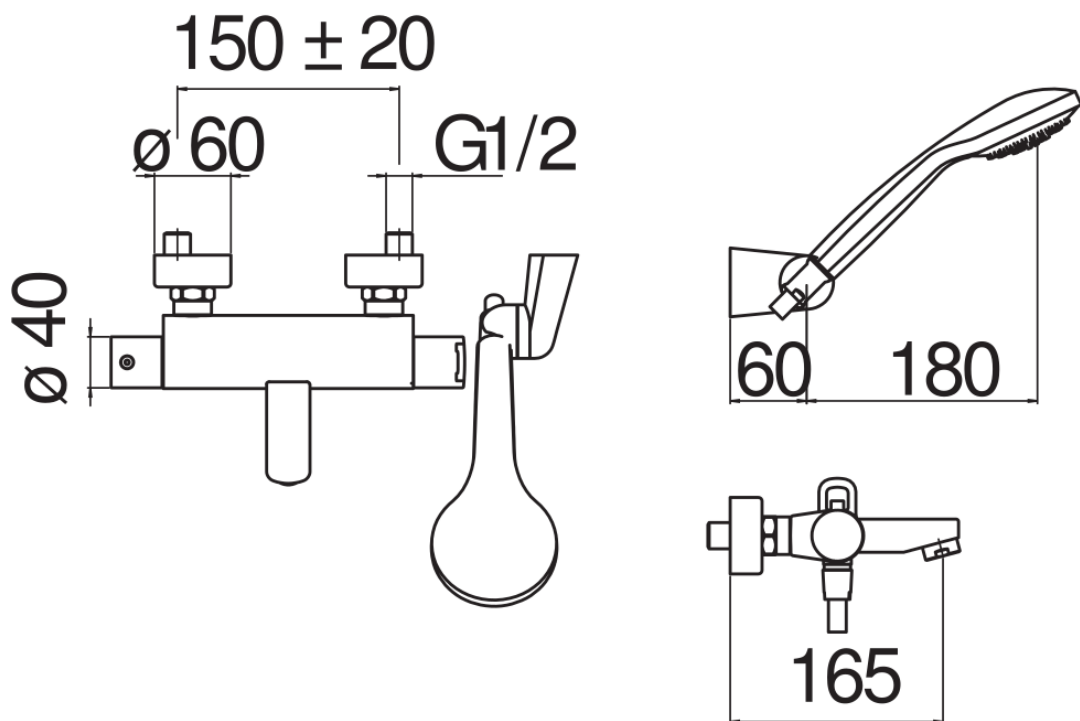

FLOW RATE DIAGRAM: HOT/COLD WATER