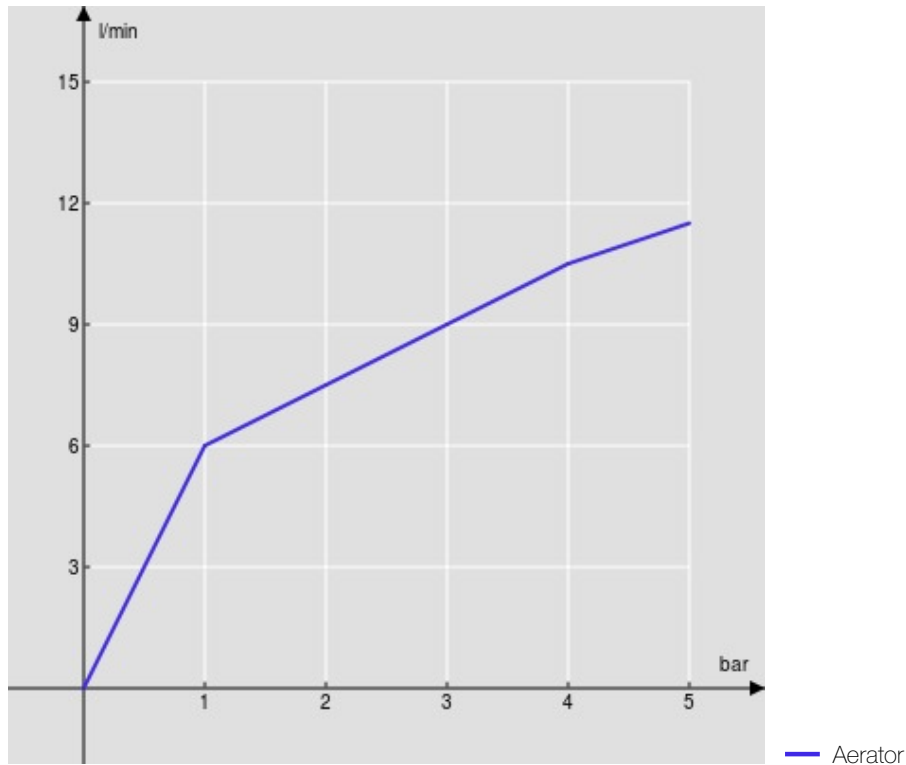

FLOW RATE DIAGRAM: HOT/COLD WATER