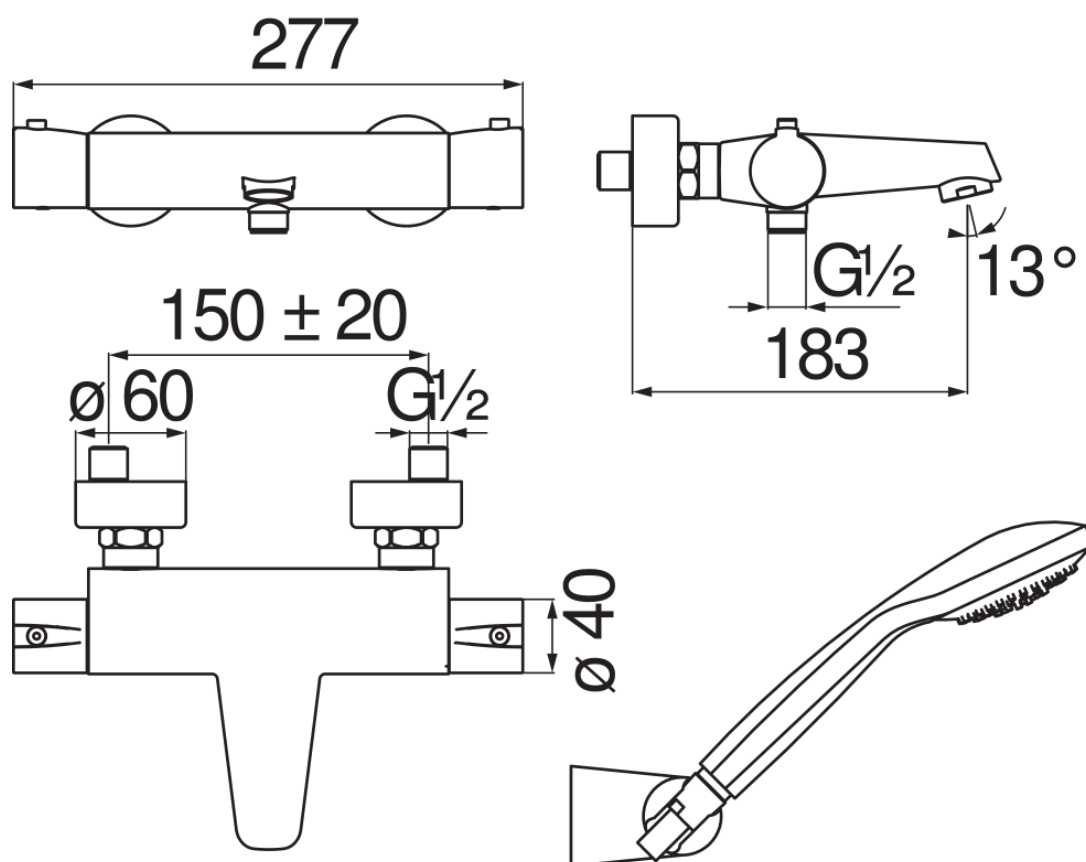

#### SPECIFICATIONS

External thermostatic control with shower set  
Chrome  
38° C safety cut-out  
Non-return valves  
Anti limescale aerator M 28 x 1  
Adjustable hand shower support  
Single jet hand shower and 150 cm hose  
Cartridge spare filters included in the package  
Packaging: 41,5 x 21,2 x 7,8 cm / 0,00686 m<sup>3</sup> / 3,41 kg

#### CERTIFICATIONS

FLOW RATE DIAGRAM: HOT/COLD WATER

FLOW RATE DIAGRAM: MIXED WATER