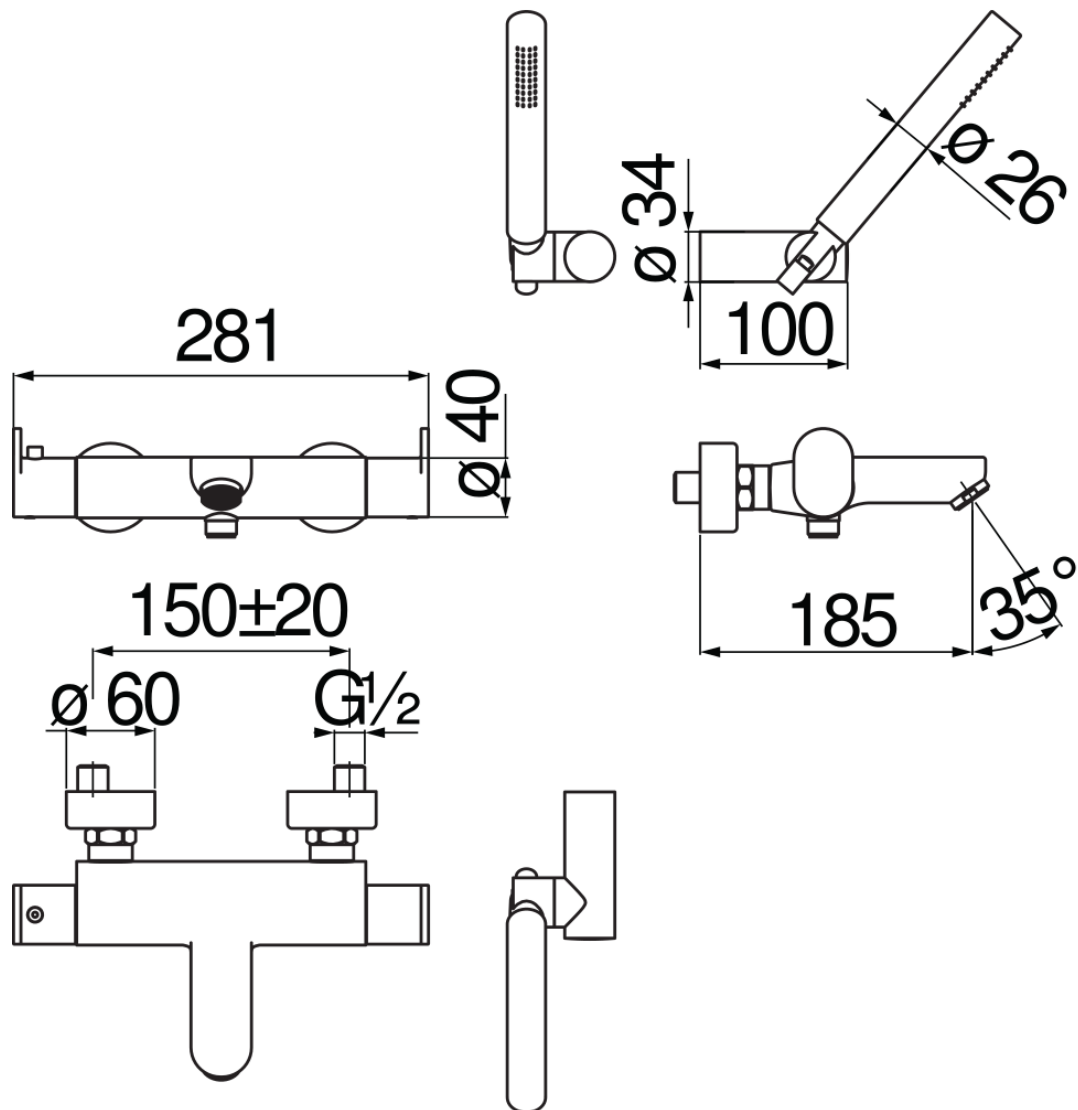

SPECIFICATIONS

External thermostatic control with shower set
Chrome
38° C safety cut-out
Non-return valves
Anti limescale aerator M 28 x 1
2 ways ceramic diverter
Single jet hand shower, swivelling support and hose (150 cm)
Cartridge spare filters included in the package
Packaging: 41 x 21 x 7 cm / 0,006027 m³ / 2,8 kg

CERTIFICATIONS

FLOW RATE DIAGRAM: HOT/COLD WATER

FLOW RATE DIAGRAM: MIXED WATER