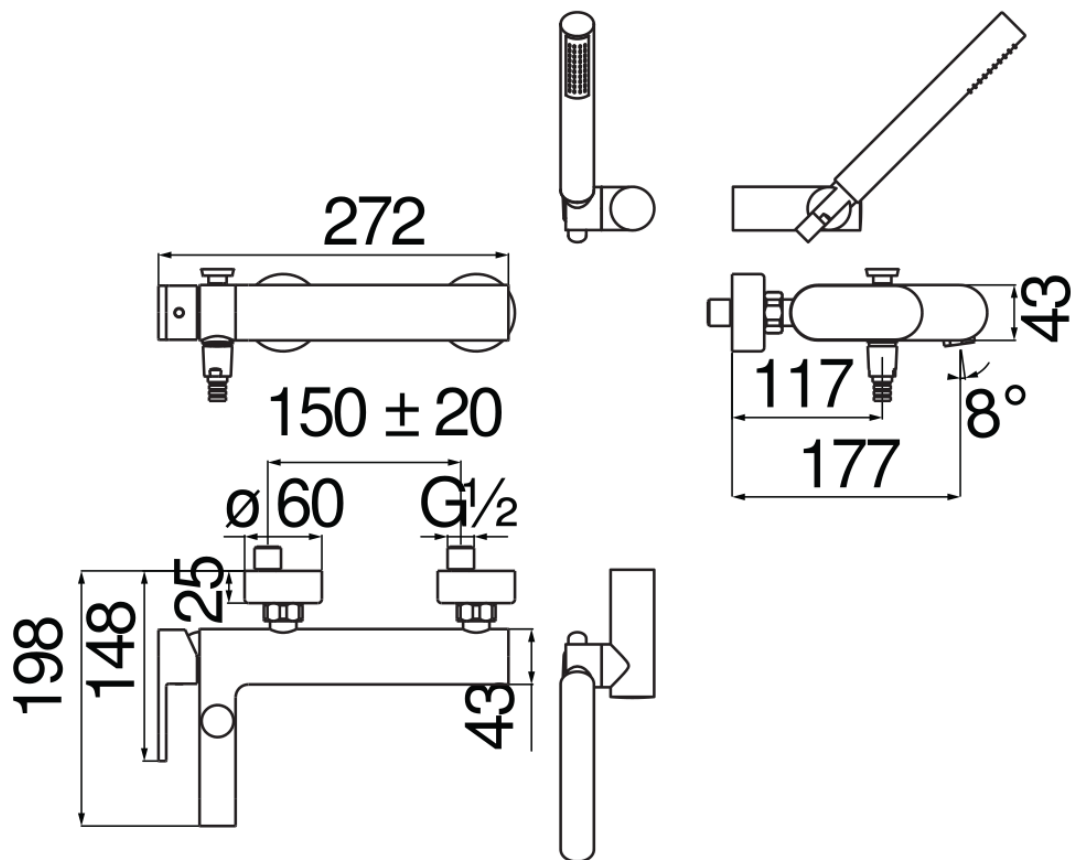

#### SPECIFICATIONS

External single control mixer tap with shower set  
Chrome  
Anti limescale aerator M 24 x 1  
Auto return deviator  
Adjustable hand shower support  
Single jet hand shower and 150 cm hose  
50% two step cartridge for water saving  
Packaging: 37,1 x 23,7 x 11 cm / 0,00967 m<sup>3</sup> / 3,52 kg

#### CERTIFICATIONS

FLOW RATE DIAGRAM: HOT/COLD WATER

FLOW RATE DIAGRAM: MIXED WATER