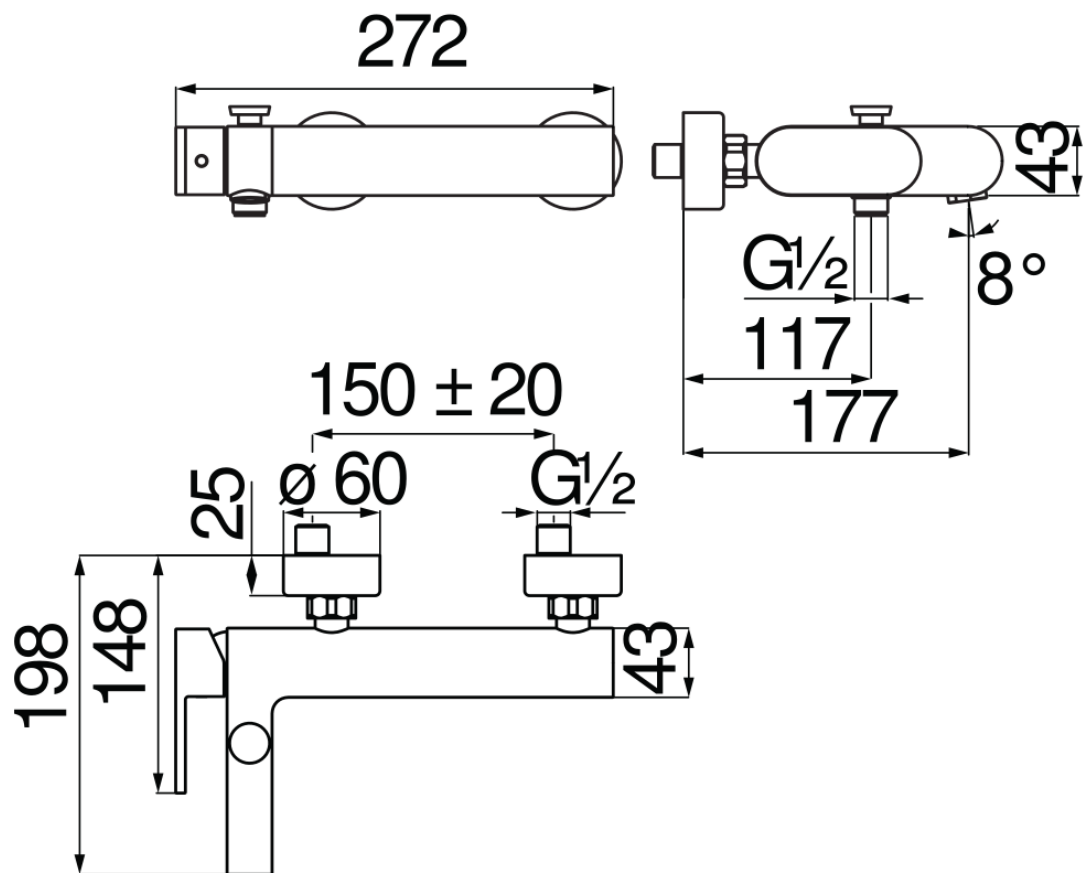

SPECIFICATIONS

External single control
Velvet black
Anti limescale aerator M 24 x 1
Auto return deviator
ø 1/2" outlet
50% two step cartridge for water saving
Packaging: 37,1 x 23,7 x 11 cm / 0,00967 m³ / 3,1 kg

CERTIFICATIONS

FLOW RATE DIAGRAM: HOT/COLD WATER

FLOW RATE DIAGRAM: MIXED WATER