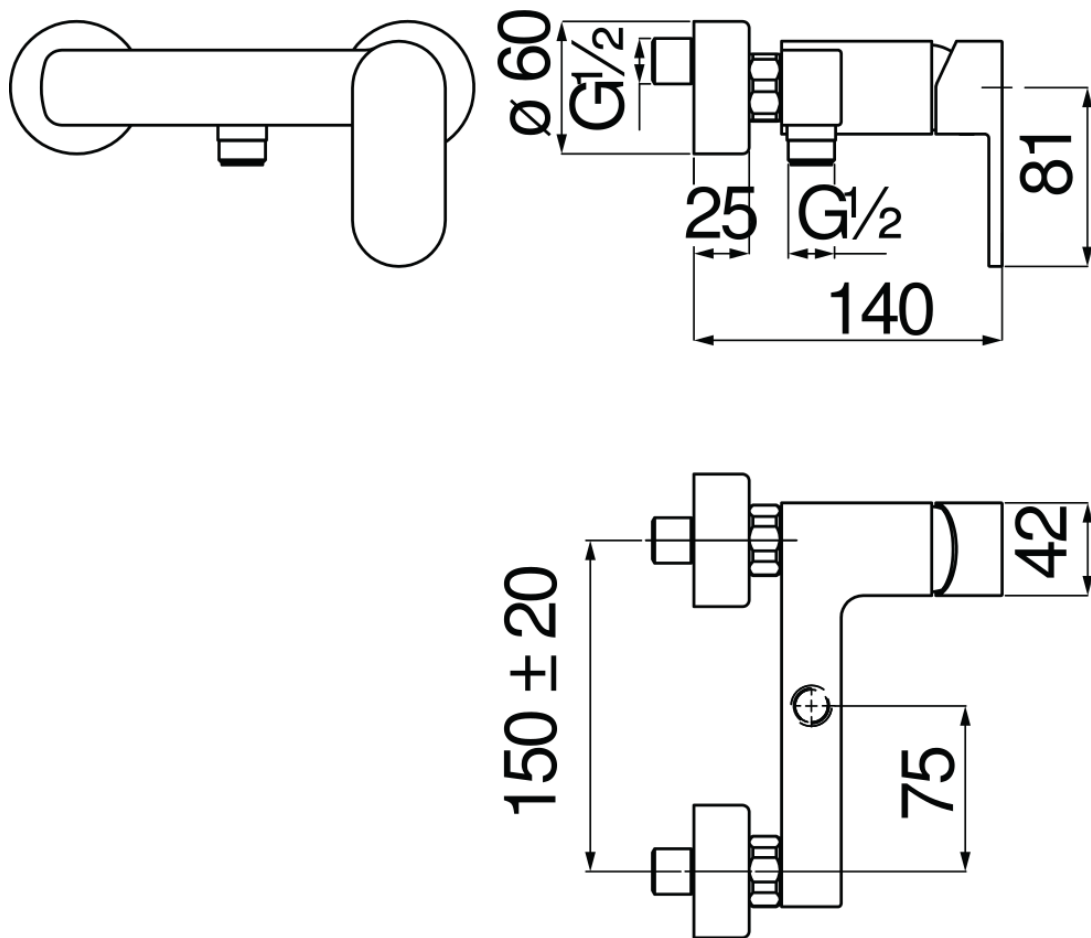

SPECIFICATIONS

External single control

Velvet black

ø 1/2" outlet

50% two step cartridge for water saving

Packaging: 21 x 17 x 7 cm / 0,0025 m³ / 1,65 kg

CERTIFICATIONS

FLOW RATE DIAGRAM: HOT/COLD WATER

FLOW RATE DIAGRAM: MIXED WATER