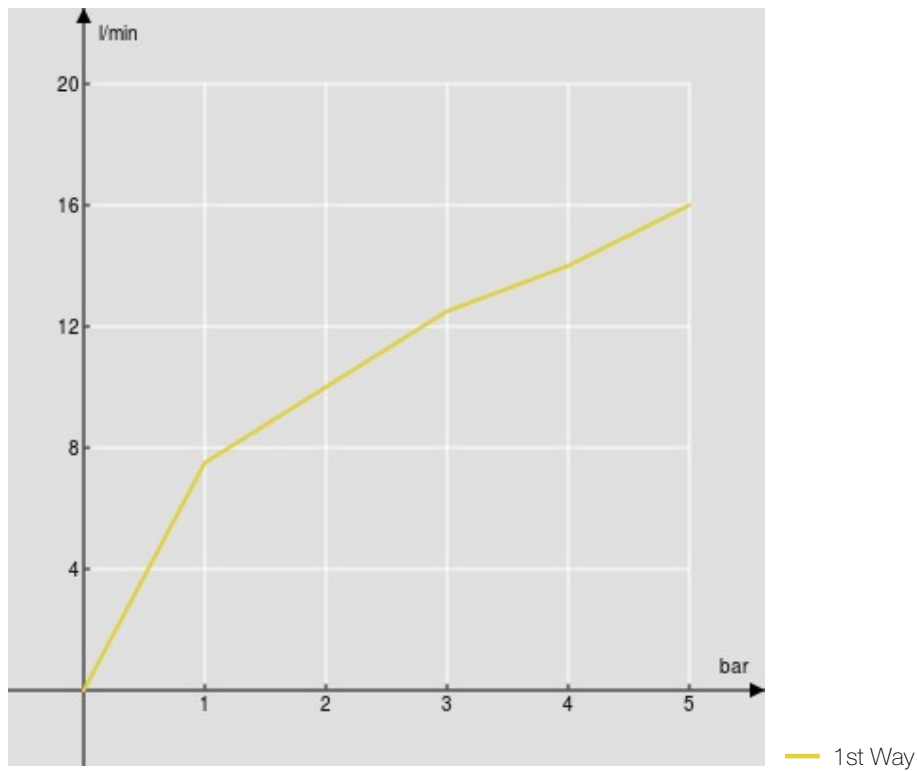

SPECIFICATIONS

External single control

Velvet black

ø 1/2" outlet

50% two step cartridge for water saving

Packaging: 21 x 17 x 7 cm / 0,0025 m³ / 1,65 kg

CERTIFICATIONS

FLOW RATE DIAGRAM: HOT/COLD WATER

FLOW RATE DIAGRAM: MIXED WATER