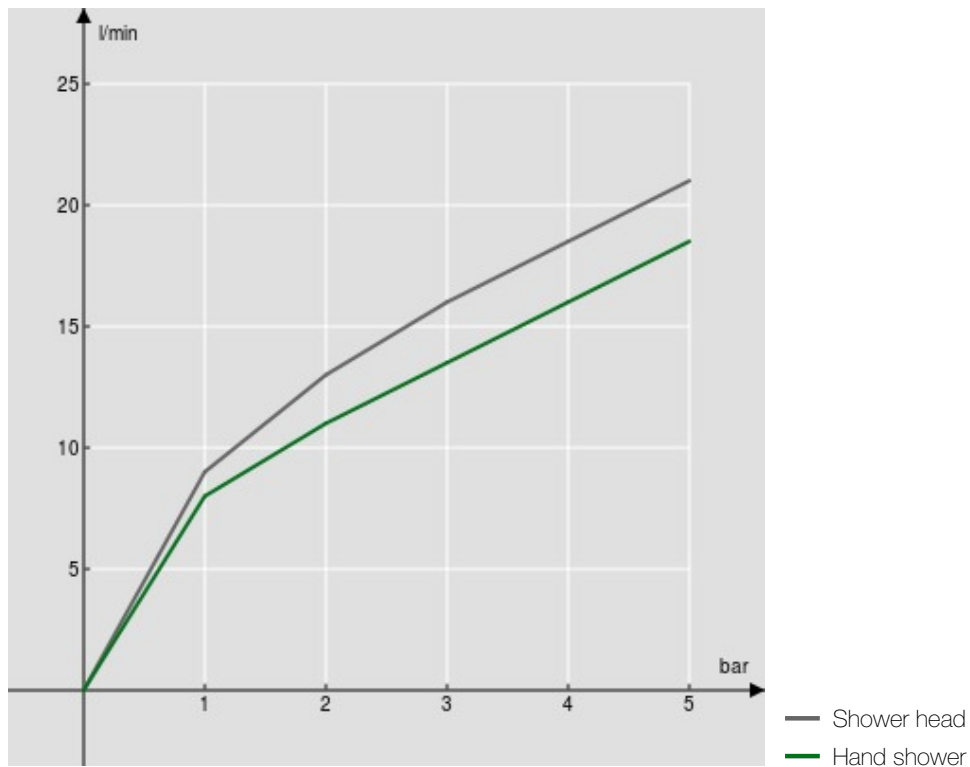

FLOW RATE DIAGRAM: HOT/COLD WATER