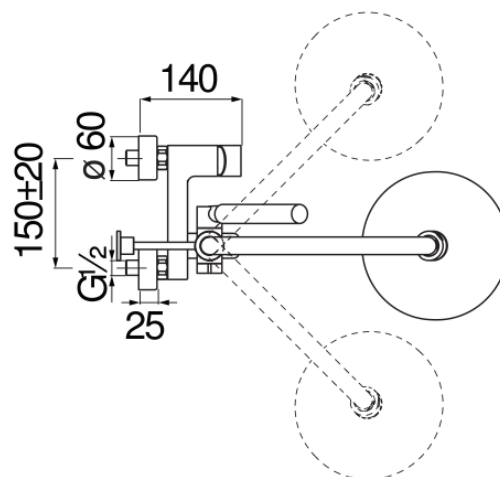

SPECIFICATIONS

External single control
Chrome
Swivel shower head \varnothing 200 mm abs
Auto return deviator
Sliding swivel hand shower support
Single jet hand shower and 150 cm hose
50% two step cartridge for water saving
Packaging: 117 x 42 x 8,5 cm / 0,04177 m³ / 6,67 kg

CERTIFICATIONS

FLOW RATE DIAGRAM: HOT/COLD WATER

FLOW RATE DIAGRAM: MIXED WATER