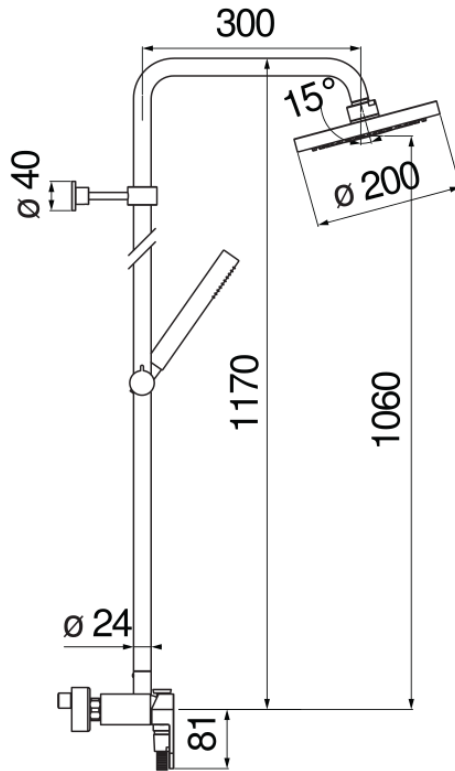

SPECIFICATIONS

External single control
Chrome
Swivel shower head \varnothing 200 mm abs
Auto return deviator
Sliding swivel hand shower support
Single jet hand shower and 150 cm hose
50% two step cartridge for water saving
Packaging: 117 x 42 x 8,5 cm / 0,04177 m³ / 6,67 kg

CERTIFICATIONS

FLOW RATE DIAGRAM: HOT/COLD WATER

FLOW RATE DIAGRAM: MIXED WATER