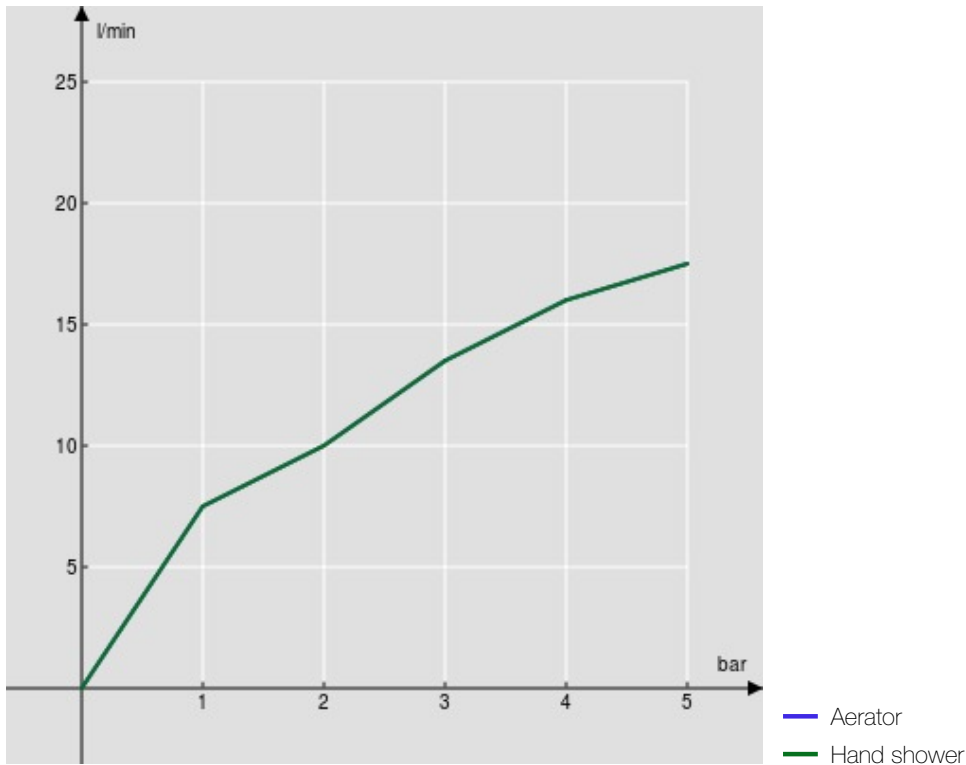

SPECIFICATIONS

External thermostatic control with shower set

Chocolate red PVD

38° C safety cut-out

Non-return valves

Anti limescale aerator M 24 x 1

Single jet hand shower and 150 cm hose

Packaging: 41 x 21 x 7 cm / 0,006027 m³ / 3,66 kg

FLOW RATE DIAGRAM: HOT/COLD WATER

FLOW RATE DIAGRAM: MIXED WATER