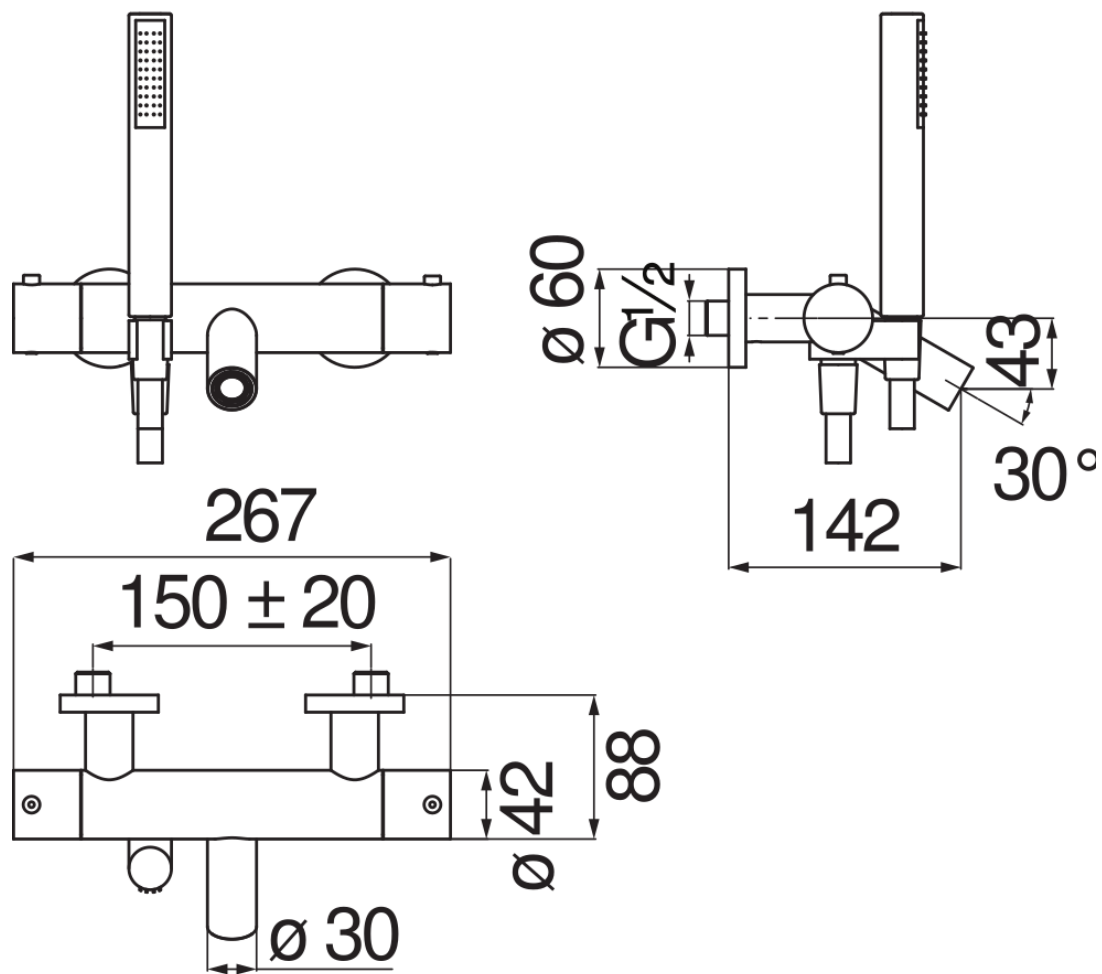

SPECIFICATIONS

External thermostatic control with shower set

Chocolate red PVD

38° C safety cut-out

Non-return valves

Anti limescale aerator M 24 x 1

Single jet hand shower and 150 cm hose

Packaging: 41 x 21 x 7 cm / 0,006027 m³ / 3,66 kg

FLOW RATE DIAGRAM: HOT/COLD WATER

FLOW RATE DIAGRAM: MIXED WATER