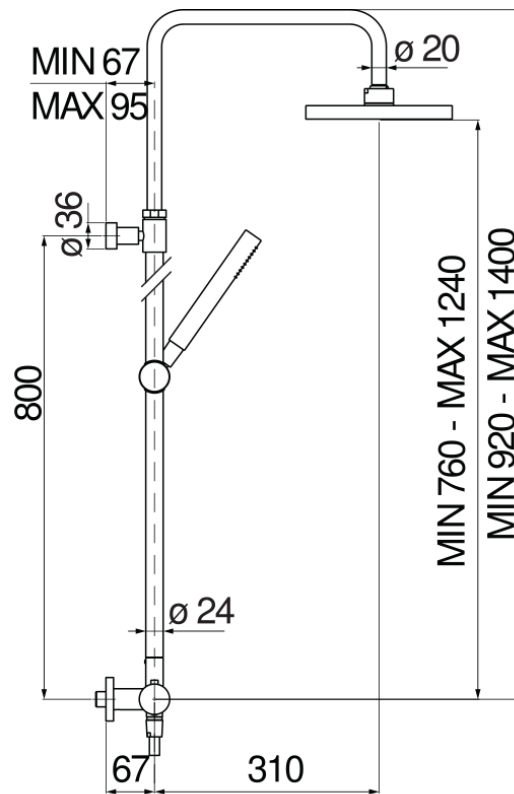

SPECIFICATIONS

External thermostatic mixer with telescopic rail

Chrome

38° C safety cut-out

Non-return valves

Swivel shower head ø 200 mm abs

Sliding swivel hand shower support

Single jet hand shower and 150 cm hose

Packaging: 117 x 42 x 8,5 cm / 0,041769 m³ / 8,2 kg

FLOW RATE DIAGRAM: HOT/COLD WATER

FLOW RATE DIAGRAM: MIXED WATER