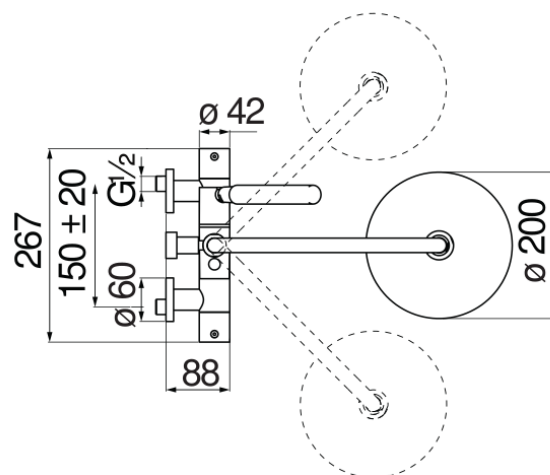

SPECIFICATIONS

External thermostatic mixer with telescopic rail

Chrome

38° C safety cut-out

Non-return valves

Swivel shower head ø 200 mm abs

Sliding swivel hand shower support

Single jet hand shower and 150 cm hose

Packaging: 117 x 42 x 8,5 cm / 0,041769 m³ / 8,2 kg

FLOW RATE DIAGRAM: HOT/COLD WATER

FLOW RATE DIAGRAM: MIXED WATER