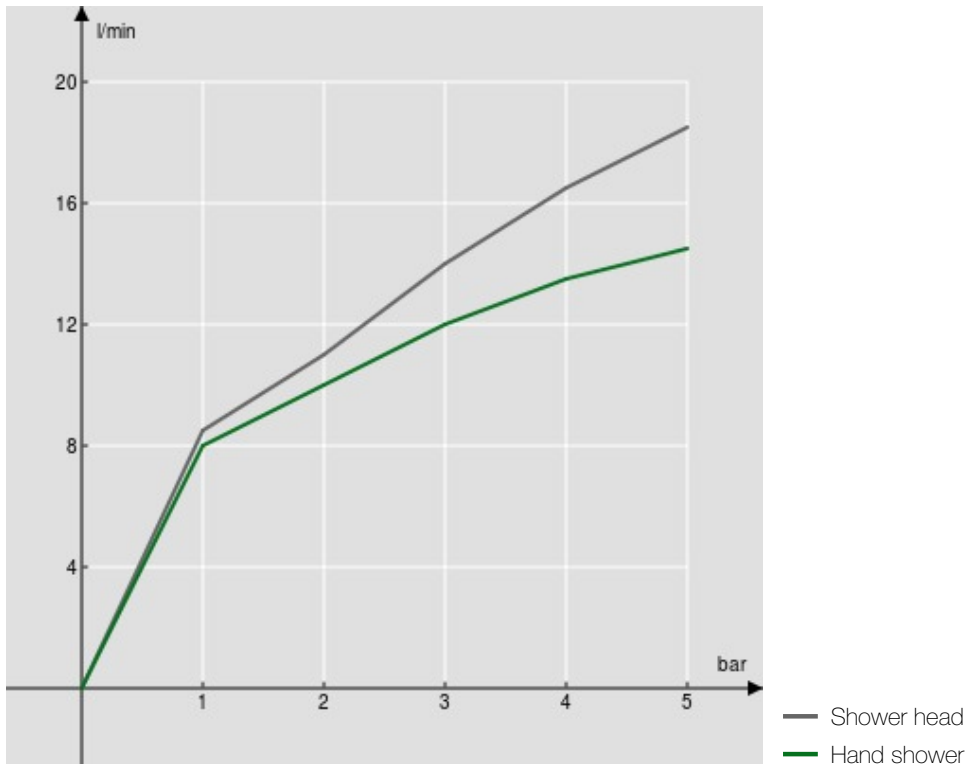

SPECIFICATIONS

External thermostatic mixer with telescopic rail

Chrome

38° C safety cut-out

Non-return valves

Swivel shower head ø 200 mm abs

Sliding swivel hand shower support

Single jet hand shower and 150 cm hose

Packaging: 117 x 42 x 8,5 cm / 0,041769 m³ / 8,2 kg

FLOW RATE DIAGRAM: HOT/COLD WATER

FLOW RATE DIAGRAM: MIXED WATER