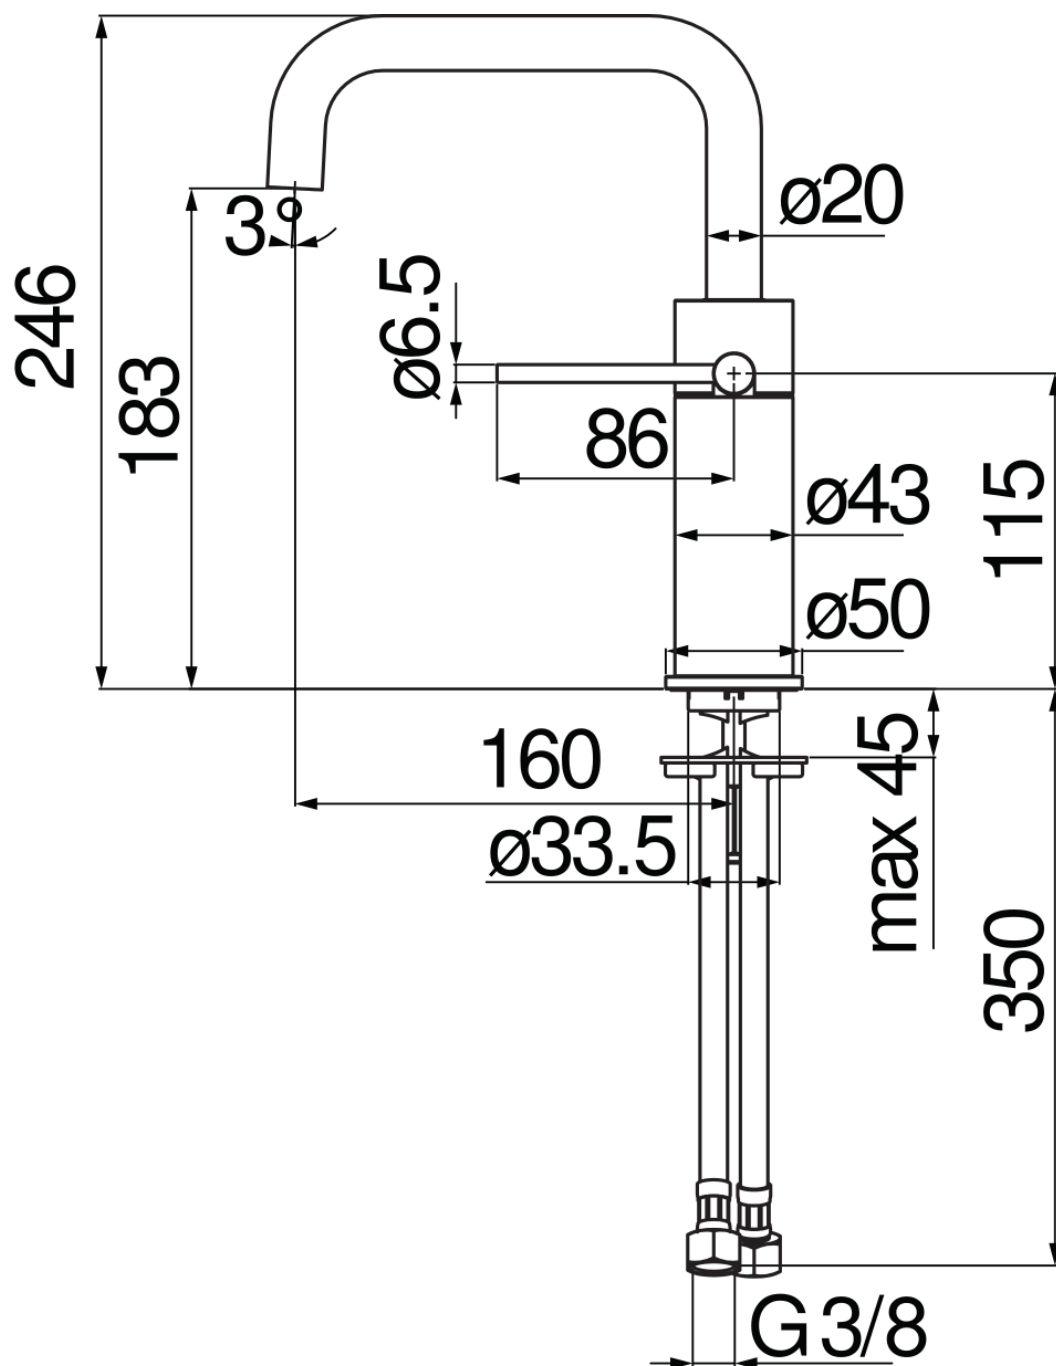

IMAGE NOT
AVAILABLE

SPECIFICATIONS

Single control
Miele brushed PVD
Anti limescale aerator M 18 x 1, flow rate 5 l/min
Swivel spout
Without waste, \varnothing 3/8" stainless steel flexible pipe
Energy saving system with cold water side opening
Packaging: 41 x 21 x 7 cm / 0,006027 m³

CERTIFICATIONS

FLOW RATE DIAGRAM: HOT/COLD WATER

— Aerator

FLOW RATE DIAGRAM: MIXED WATER

— Aerator