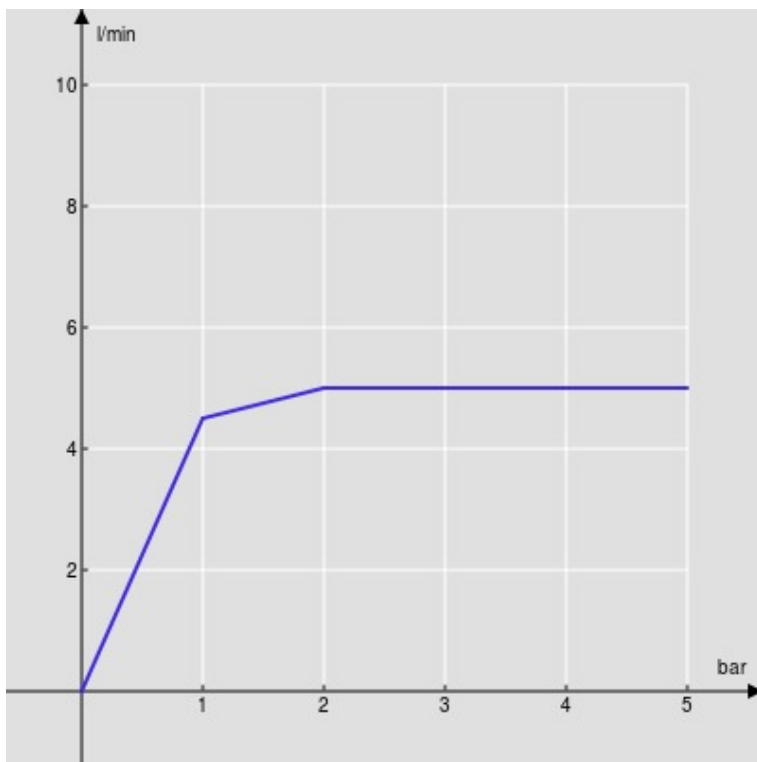

IMAGE NOT
AVAILABLE

SPECIFICATIONS

Single control
Miele brushed PVD
Anti limescale aerator M 18 x 1, flow rate 5 l/min
Swivel spout
Without waste, \varnothing 3/8" stainless steel flexible pipe
Energy saving system with cold water side opening
Packaging: 41 x 21 x 7 cm / 0,006027 m³

CERTIFICATIONS

FLOW RATE DIAGRAM: HOT/COLD WATER

— Aerator

FLOW RATE DIAGRAM: MIXED WATER

— Aerator