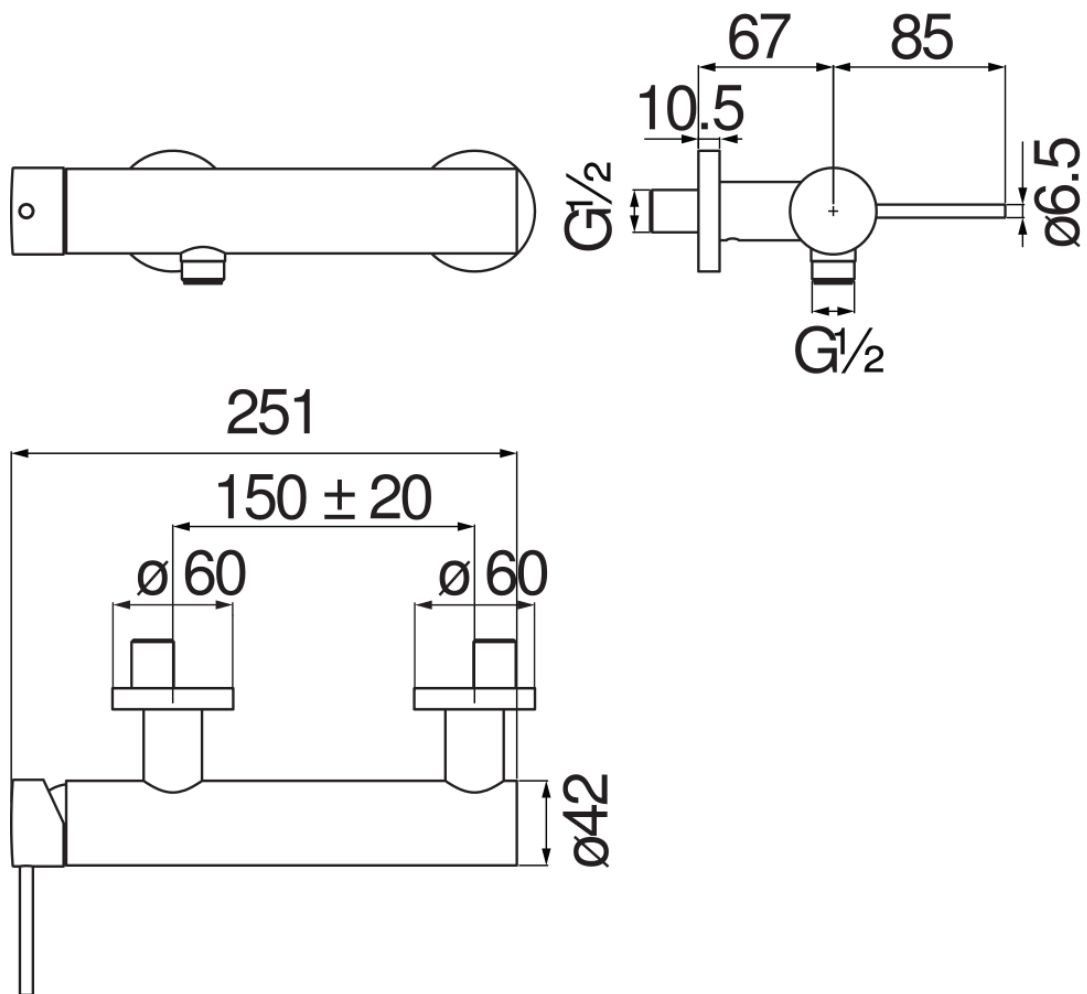

SPECIFICATIONS

External single control

Moon drop PVD

Ø 1/2" outlet

50% two step cartridge for water saving

Packaging: 41 x 21 x 7 cm / 0,00603 m³ / 2,23 kg

FLOW RATE DIAGRAM: HOT/COLD WATER

FLOW RATE DIAGRAM: MIXED WATER