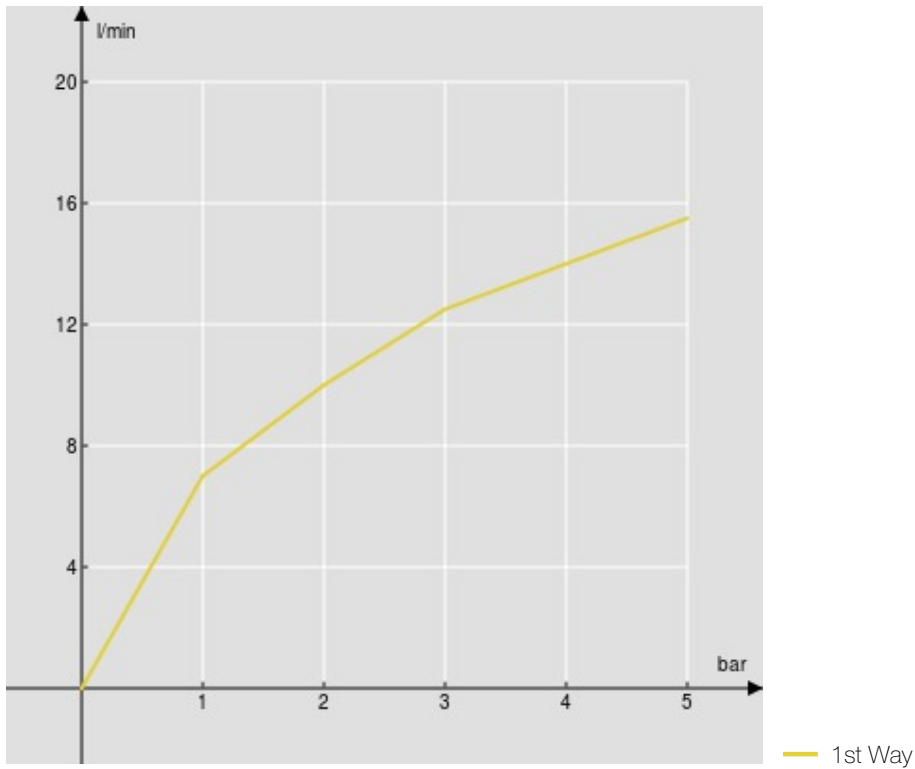

SPECIFICATIONS

External single control

Moon drop PVD

Ø 1/2" outlet

50% two step cartridge for water saving

Packaging: 41 x 21 x 7 cm / 0,00603 m³ / 2,23 kg

FLOW RATE DIAGRAM: HOT/COLD WATER

FLOW RATE DIAGRAM: MIXED WATER