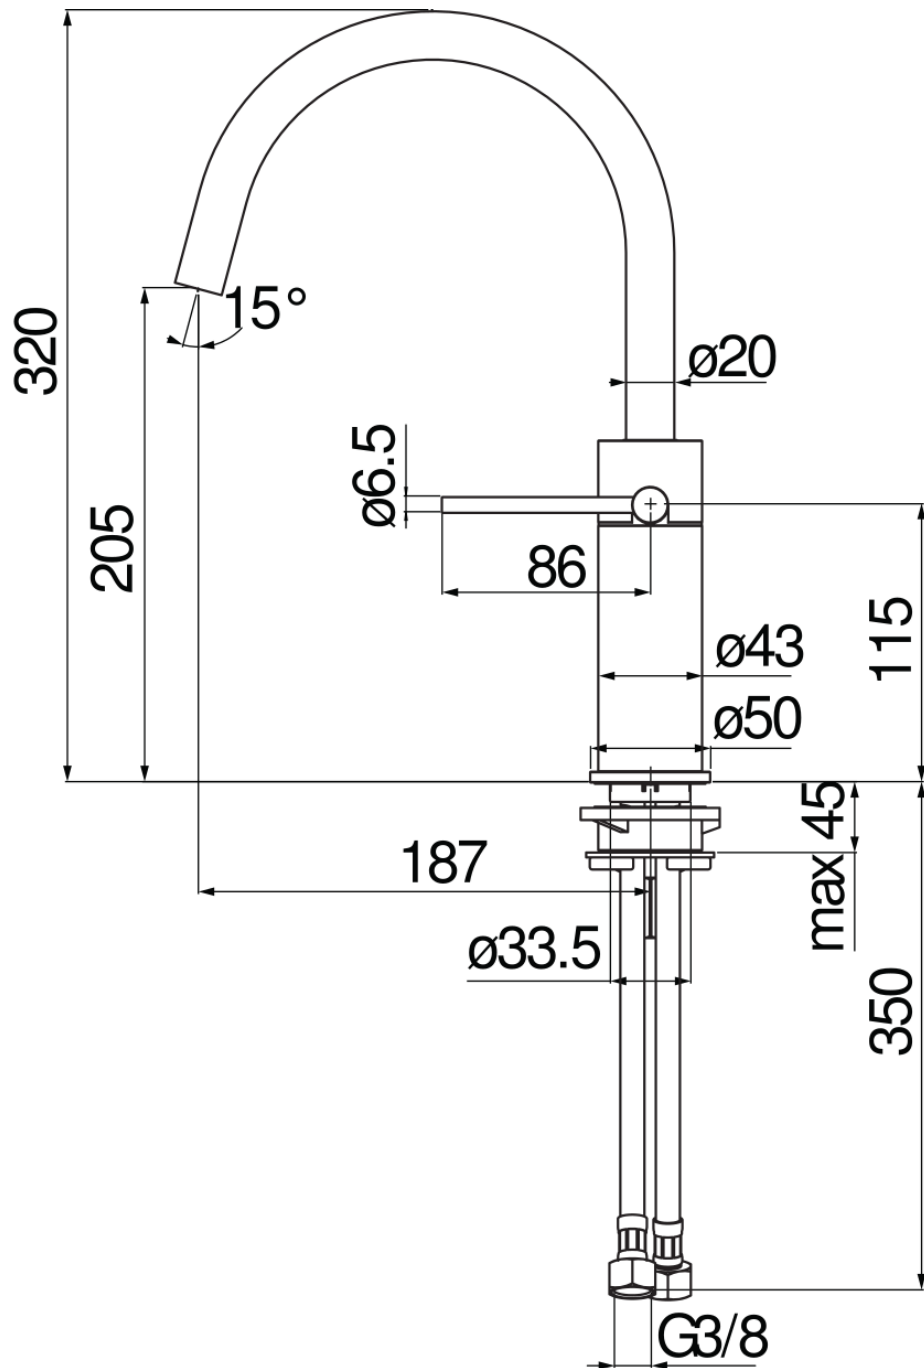

SPECIFICATIONS

Single control

Chrome

360° swivel spout

Anti limescale aerator M 18 x 1, flow rate 5 l/min

Ø 3/8" stainless steel flexible pipe

Energy saving system with cold water side opening

Packaging: 56,5 x 29 x 7,1 cm / 0,011633 m<sup>3</sup>

CERTIFICATIONS

FLOW RATE DIAGRAM: HOT/COLD WATER

FLOW RATE DIAGRAM: MIXED WATER