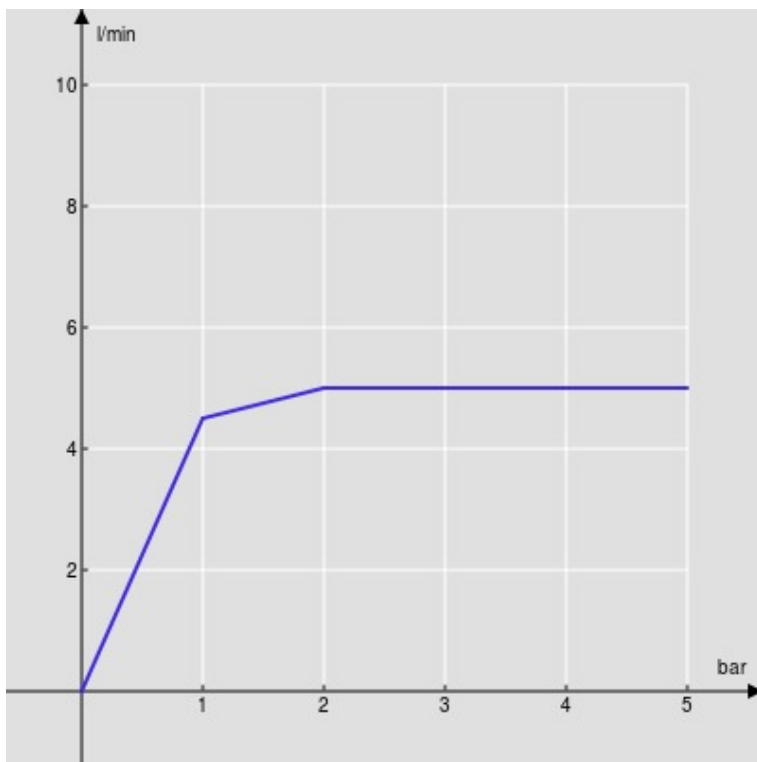

IMAGE NOT  
AVAILABLE

SPECIFICATIONS

Basin single control  
Miele brushed PVD  
Anti limescale aerator M 18 x 1, flow rate 5 l/min  
Swivel spout  
Without waste,  $\varnothing$  3/8" stainless steel flexible pipe  
Energy saving system with cold water side opening  
Packaging: 66 x 34,5 x 7 cm / 0,01594 m<sup>3</sup>

FLOW RATE DIAGRAM: HOT/COLD WATER

— Aerator

FLOW RATE DIAGRAM: MIXED WATER

— Aerator