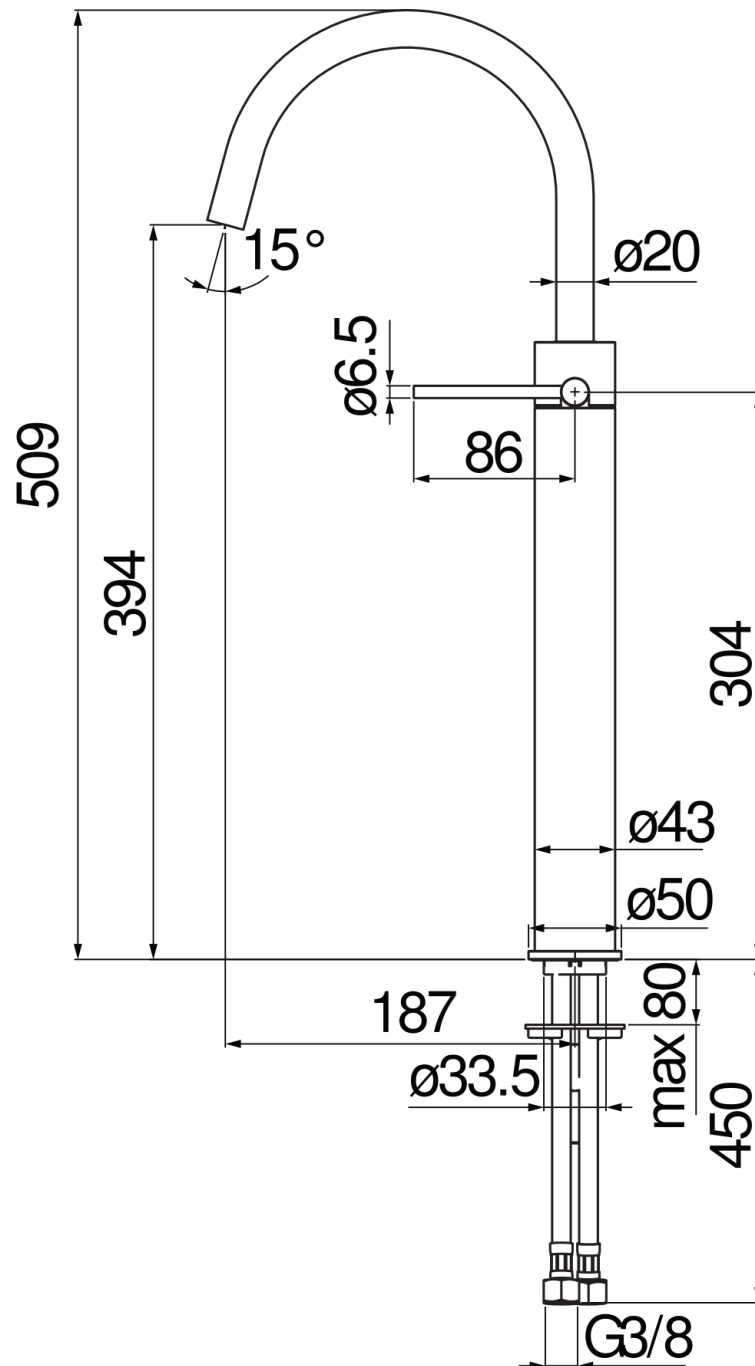

IMAGE NOT  
AVAILABLE

SPECIFICATIONS

Basin single control  
Miele brushed PVD  
Anti limescale aerator M 18 x 1, flow rate 5 l/min  
Swivel spout  
Without waste,  $\varnothing$  3/8" stainless steel flexible pipe  
Energy saving system with cold water side opening  
Packaging: 66 x 34,5 x 7 cm / 0,01594 m<sup>3</sup>

FLOW RATE DIAGRAM: HOT/COLD WATER

— Aerator

FLOW RATE DIAGRAM: MIXED WATER

— Aerator