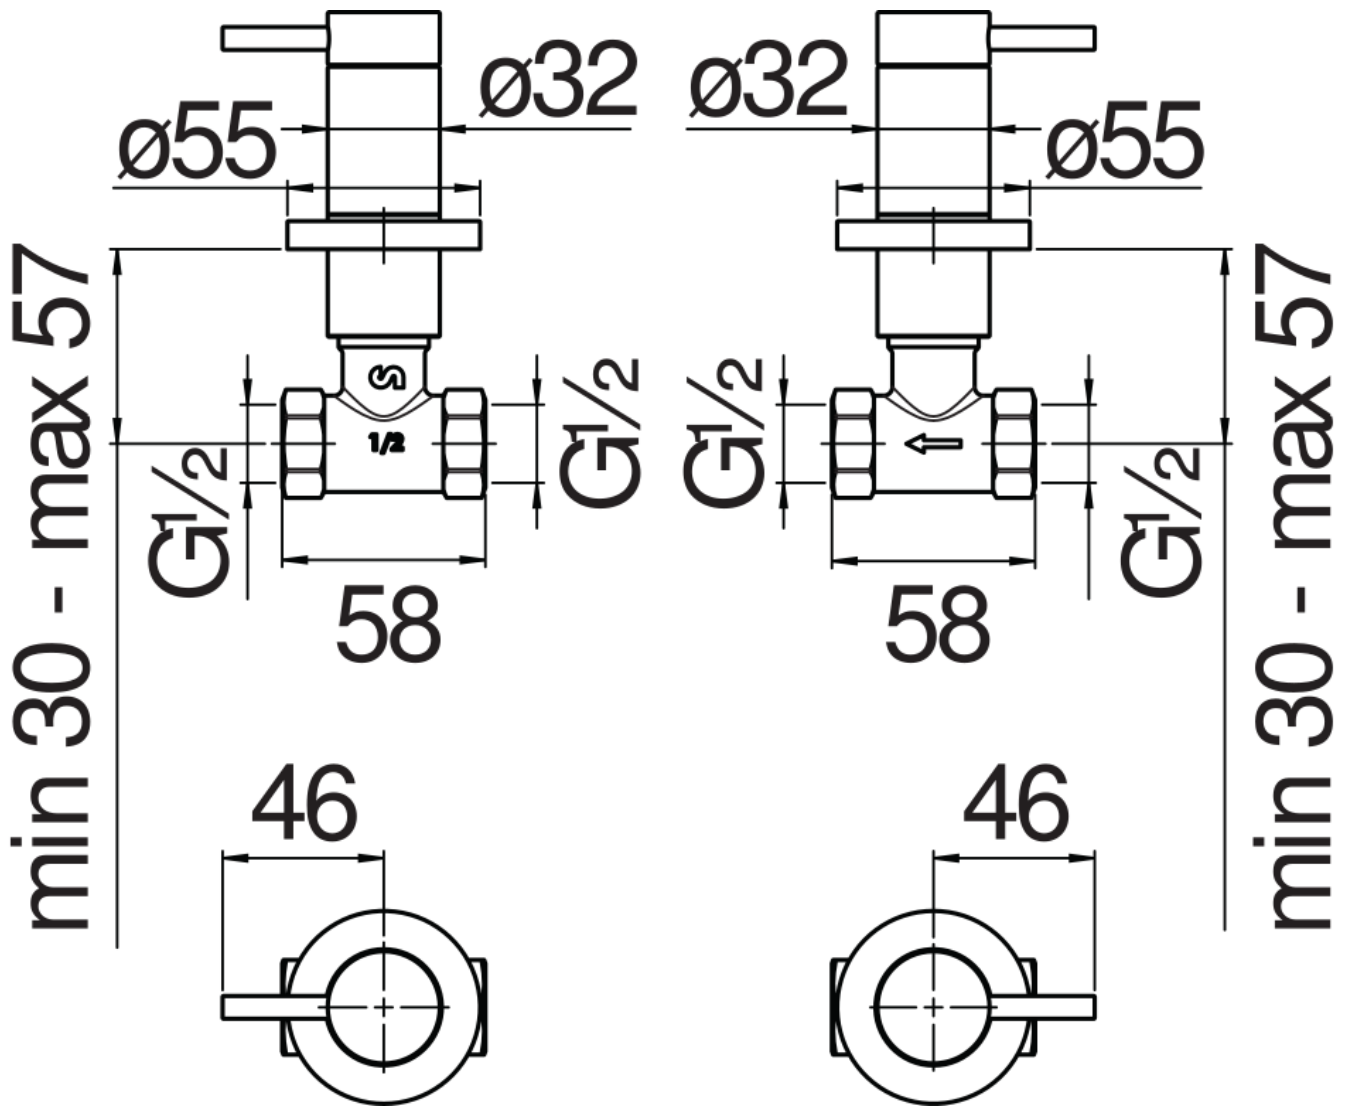

SPECIFICATIONS

Pair of flush-fit stop taps

Miele brushed PVD

2-way inlet

ø 1/2" outlets

Packaging: 41,2 x 16,4 x 7,1 cm / 0,004797 m³ / 1,4 kg

FLOW RATE DIAGRAM: HOT/COLD WATER