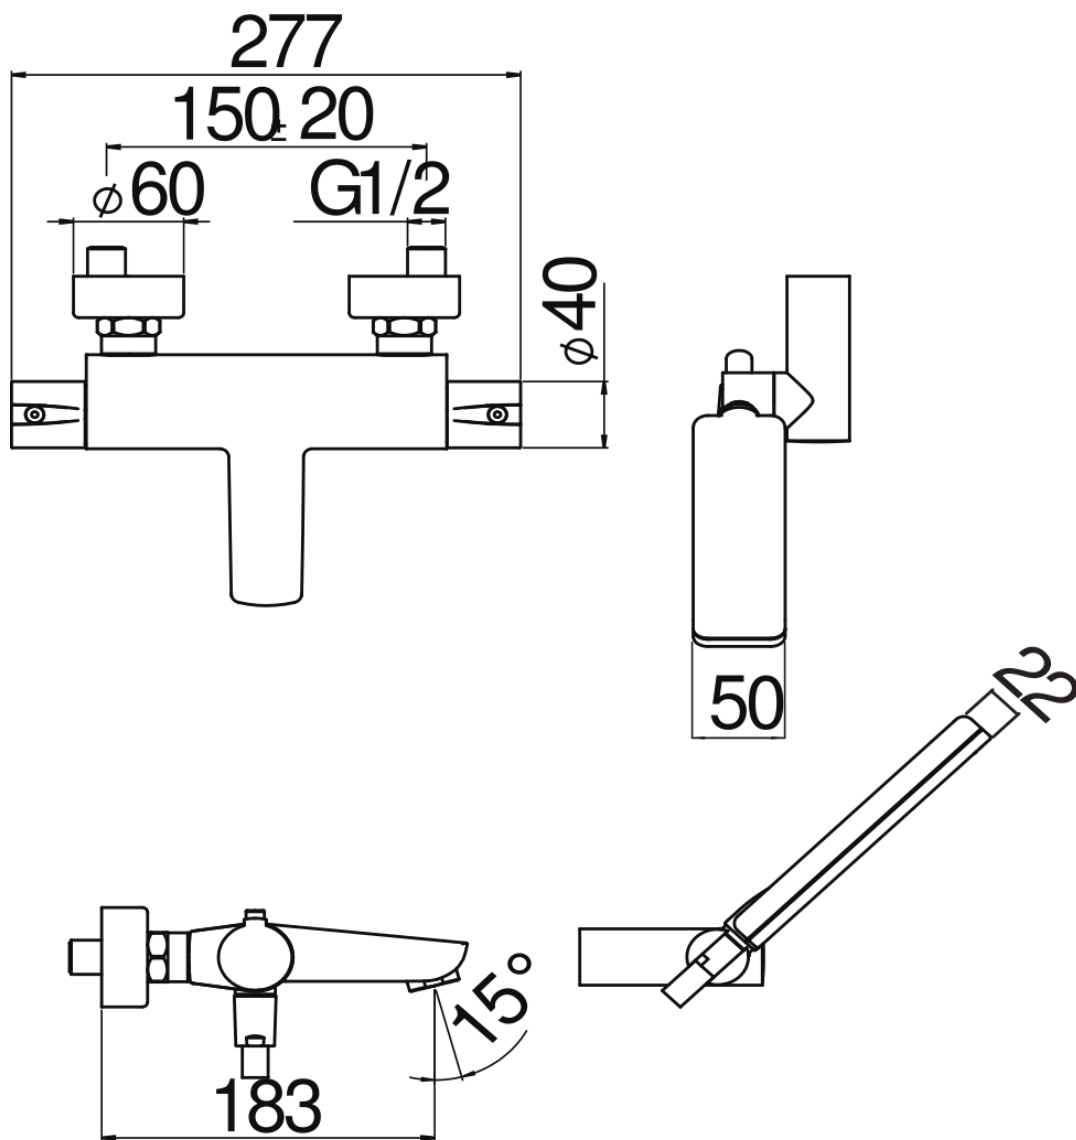

FLOW RATE DIAGRAM: HOT/COLD WATER