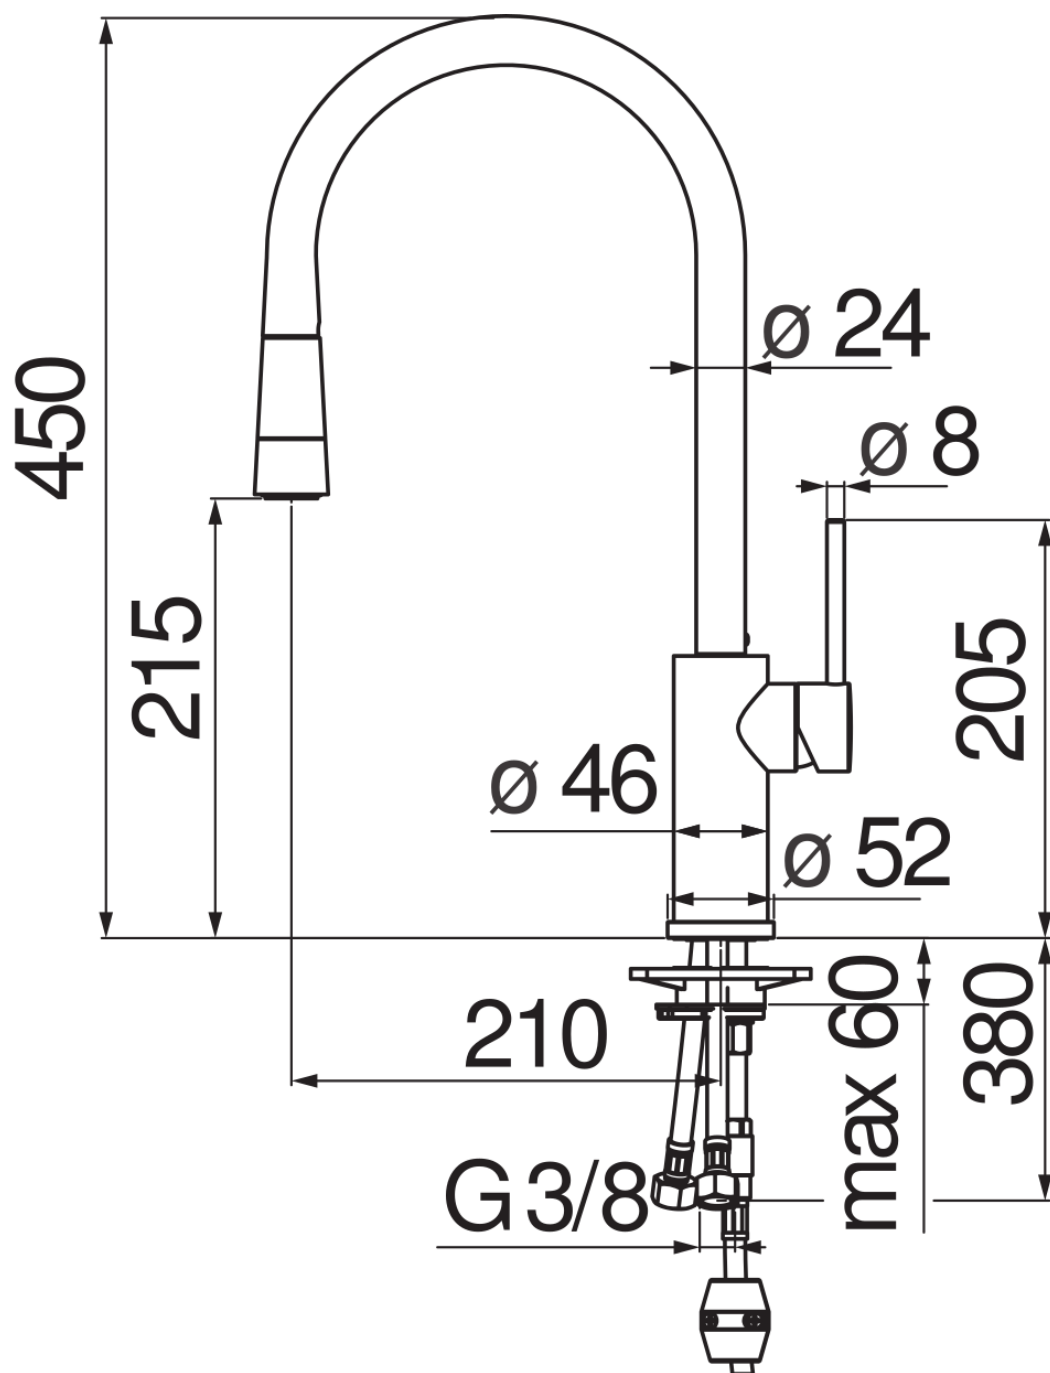

SPECIFICATIONS

Single control
Chrome
Swivel spout
Pull-out 2-jet hand shower
ø 3/8" stainless steel flexible pipe
50% two step cartridge for water saving
Packaging: 56,5 x 29 x 7,1 cm / 0,01163 m³ / 3,65 kg

CERTIFICATIONS

FLOW RATE DIAGRAM: HOT/COLD WATER

FLOW RATE DIAGRAM: MIXED WATER