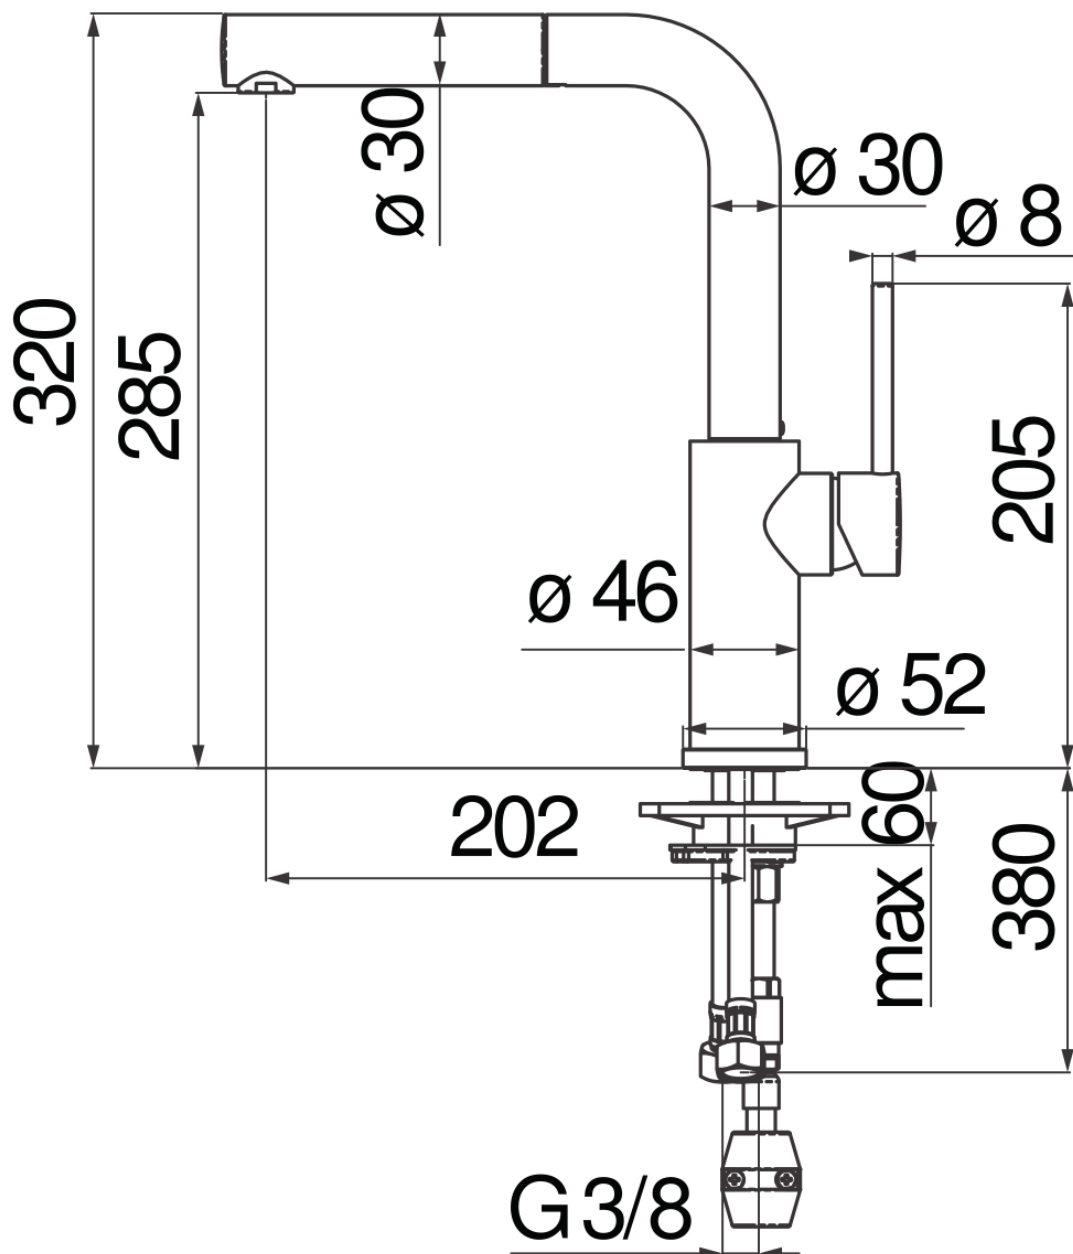

SPECIFICATIONS

Single control
Chrome
360° swivel spout
Pull-out single jet hand shower
ø 3/8" stainless steel flexible pipe
50% two step cartridge for water saving
Packaging: 56,5 x 29 x 7,1 cm / 0,01163 m³ / 2,8 kg

CERTIFICATIONS

FLOW RATE DIAGRAM: HOT/COLD WATER

FLOW RATE DIAGRAM: MIXED WATER