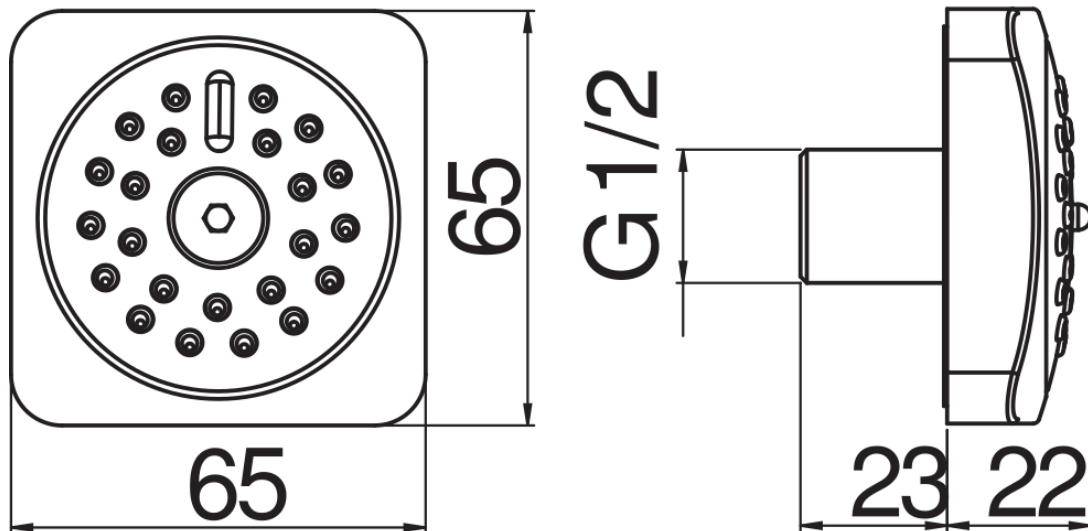

SPECIFICATIONS

External bodyjet

Chrome

Adjustable rain jet

Packaging: 14 x 7 x 7 cm / 0,00069 m<sup>3</sup> / 0,45 kg

FLOW RATE DIAGRAM: HOT/COLD WATER