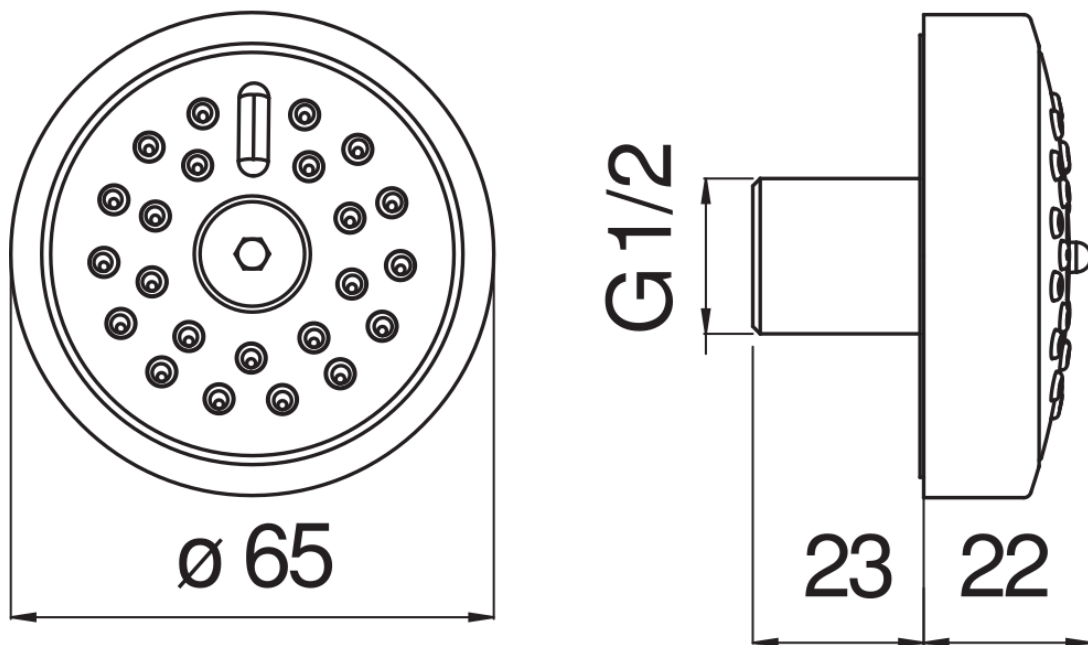

SPECIFICATIONS

External bodyjet

Chrome

Adjustable rain jet

Packaging: 14 x 7 x 7 cm / 0,00069 m<sup>3</sup> / 0,4 kg

FLOW RATE DIAGRAM: HOT/COLD WATER