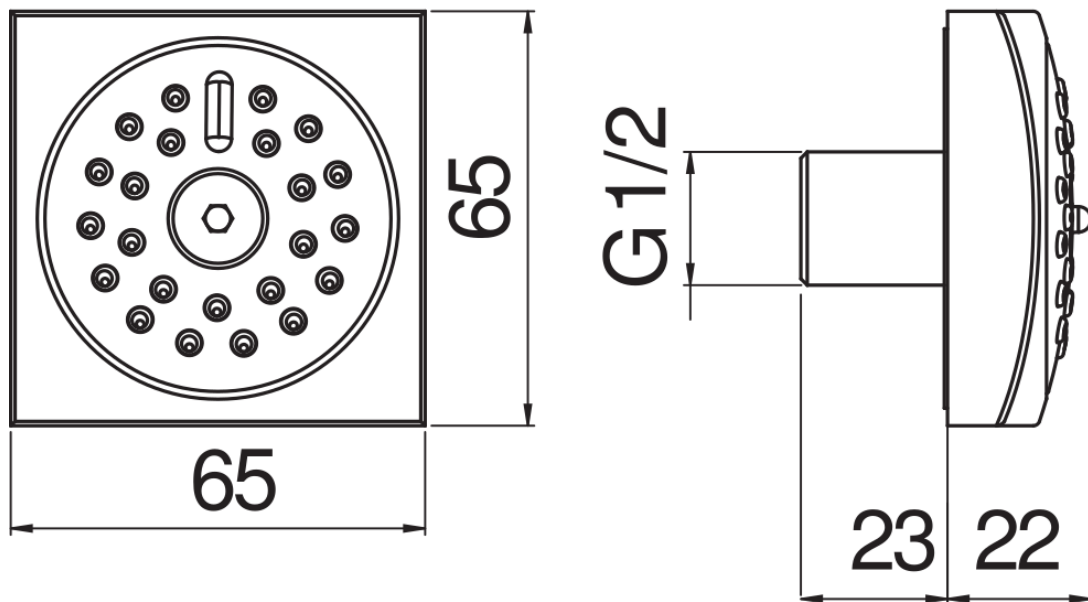

SPECIFICATIONS

External bodyjet

Inox

Adjustable rain jet

Packaging: 14 x 7 x 7 cm / 0,00069 m<sup>3</sup> / 0,45 kg

FLOW RATE DIAGRAM: HOT/COLD WATER