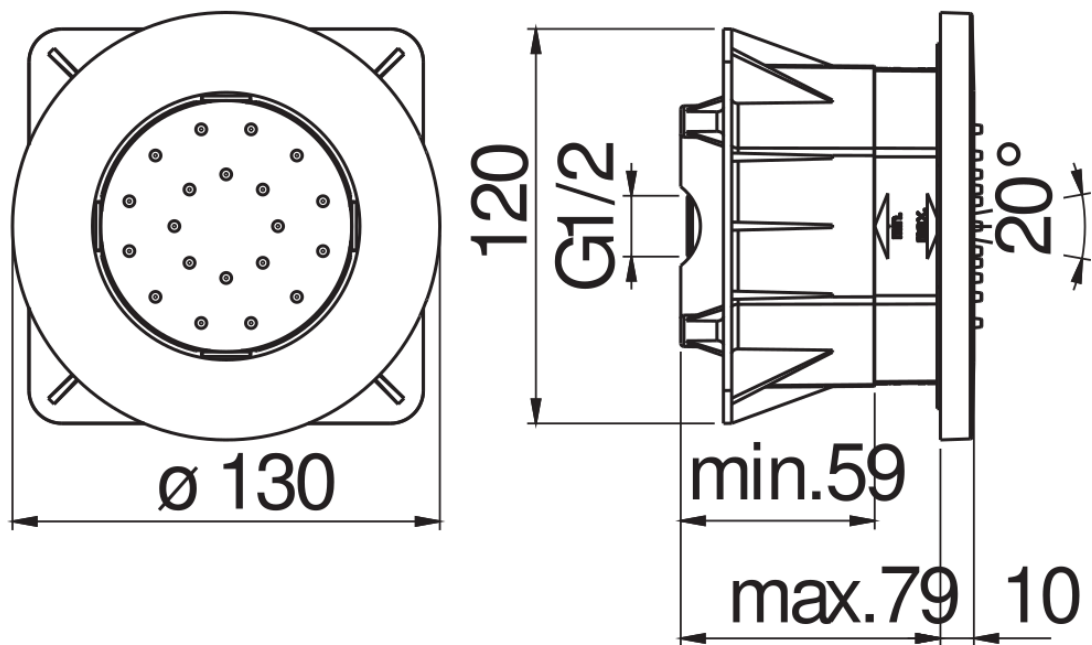

SPECIFICATIONS

Flush-fit bodyjet

Chrome

Adjustable rain jet

Packaging: 30 x 16 x 9 cm / 0,00432 m³ / 0,73 kg

FLOW RATE DIAGRAM: HOT/COLD WATER