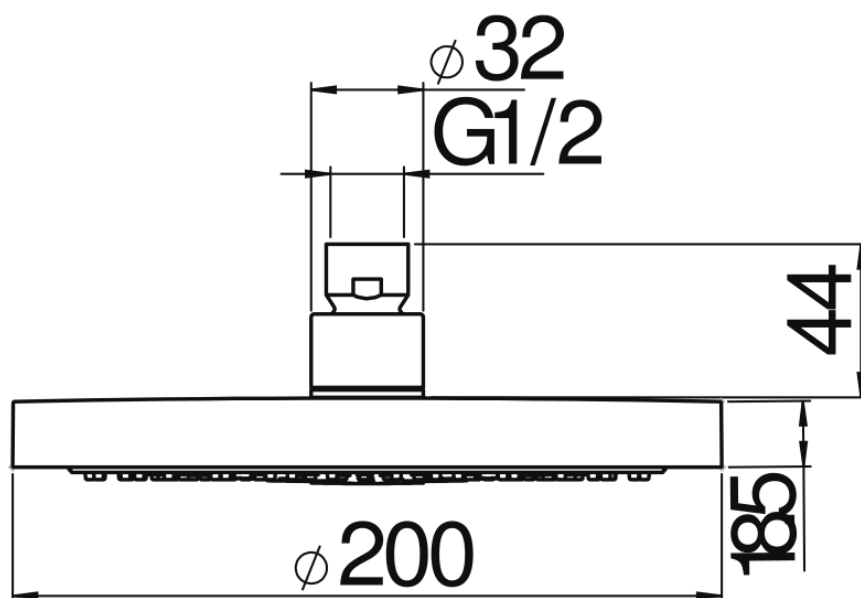

SPECIFICATIONS

Swivel shower head (Abs)

Chrome and grey

Dimension  $\varnothing$  200 mm

Rain jet

Flow rate 9 l/min

Packaging: 24 x 25 x 8 cm / 0,0048 m<sup>3</sup> / 0,82 kg

FLOW RATE DIAGRAM: HOT/COLD WATER