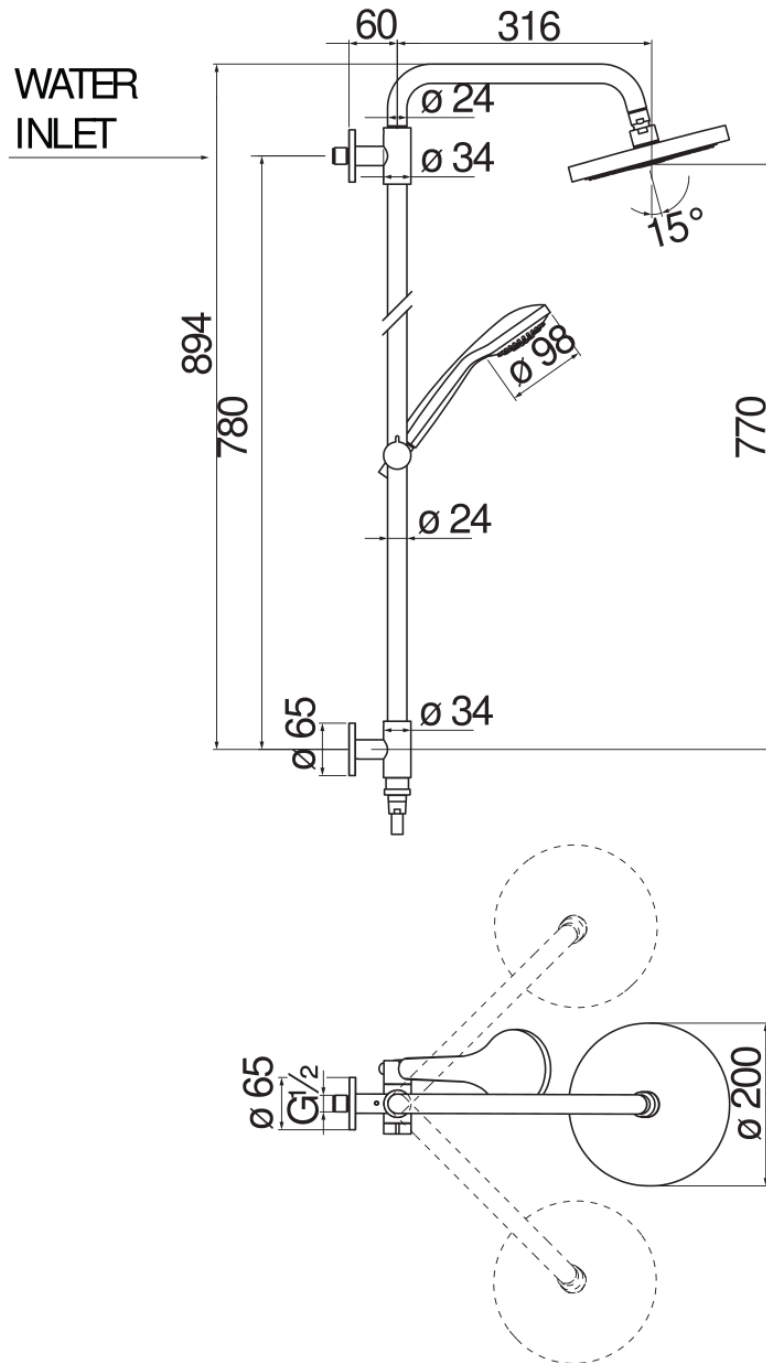

SPECIFICATIONS

Water connection on shower head

Chrome

1/2" water connection

Swivel shower head ø 200 mm abs

Anti limescale system

Sliding swivel hand shower support

Single jet hand shower and 150 cm hose

Packaging: 117 x 42 x 8,5 cm / 0,04177 m³ / 5,4 kg

FLOW RATE DIAGRAM: HOT/COLD WATER