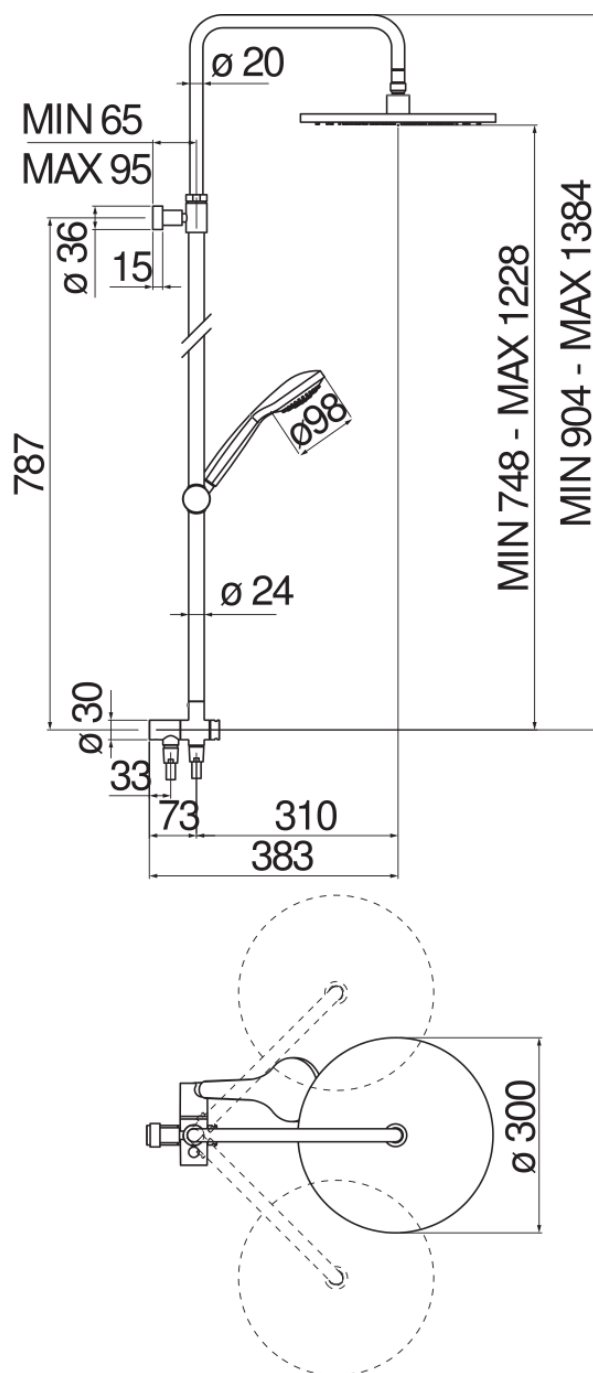

SPECIFICATIONS

Column with connecting hose and telescopic rail

Chrome

Swivel shower head \varnothing 300 mm abs

Anti limescale system

Sliding swivel hand shower support

Single jet hand shower and 150 cm hose

Packaging: 117 x 42 x 8,5 cm / 0,04177 m³ / 7,4 kg

FLOW RATE DIAGRAM: HOT/COLD WATER