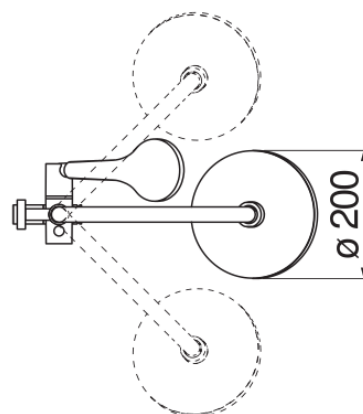

SPECIFICATIONS

Column with connecting hose

Chrome

Swivel shower head ø 200 mm abs

Anti limescale system

Sliding swivel hand shower support

Single jet hand shower and 150 cm hose

Packaging: 117 x 42 x 8,5 cm / 0,04177 m³ / 8 kg

FLOW RATE DIAGRAM: HOT/COLD WATER