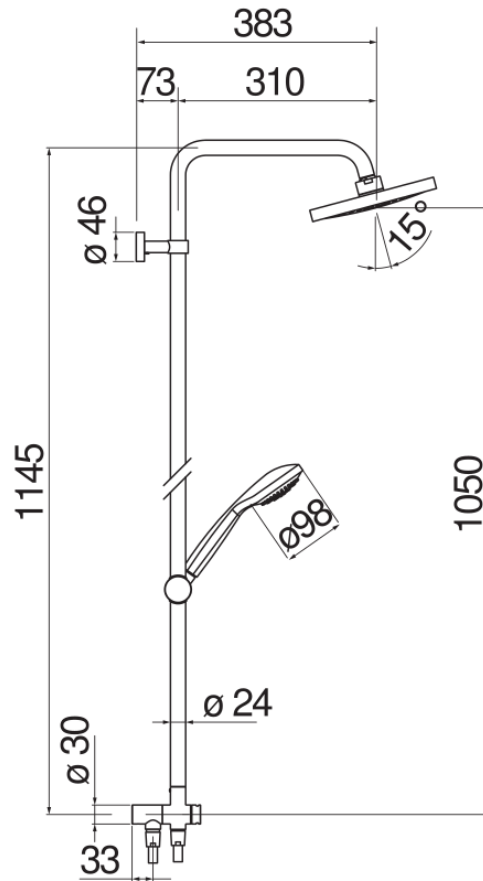

SPECIFICATIONS

Column with connecting hose

Chrome

Swivel shower head ø 200 mm abs

Anti limescale system

Sliding swivel hand shower support

Single jet hand shower and 150 cm hose

Packaging: 117 x 42 x 8,5 cm / 0,04177 m³ / 8 kg

FLOW RATE DIAGRAM: HOT/COLD WATER