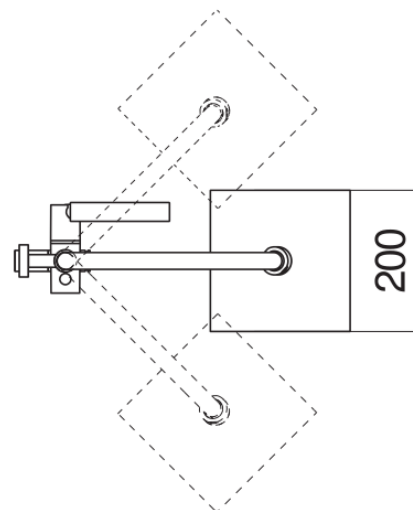

SPECIFICATIONS

Column with connecting hose

Chrome

Swivel shower head 200 x 200 mm abs

Anti limescale system

Sliding swivel hand shower support

Single jet hand shower and 150 cm hose

Packaging: 117 x 42 x 8,5 cm / 0,04177 m³ / 5,6 kg

FLOW RATE DIAGRAM: HOT/COLD WATER