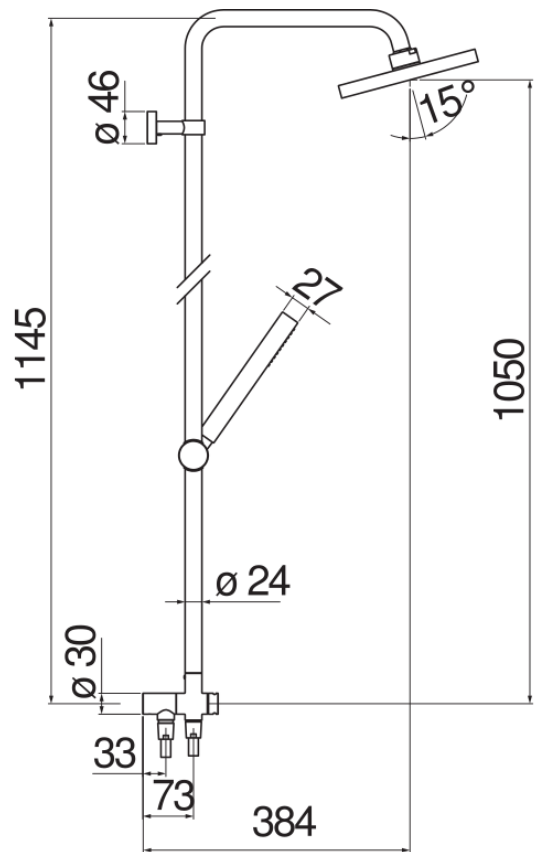

SPECIFICATIONS

Column with connecting hose

Chrome

Swivel shower head 200 x 200 mm abs

Anti limescale system

Sliding swivel hand shower support

Single jet hand shower and 150 cm hose

Packaging: 117 x 42 x 8,5 cm / 0,04177 m³ / 5,6 kg

FLOW RATE DIAGRAM: HOT/COLD WATER