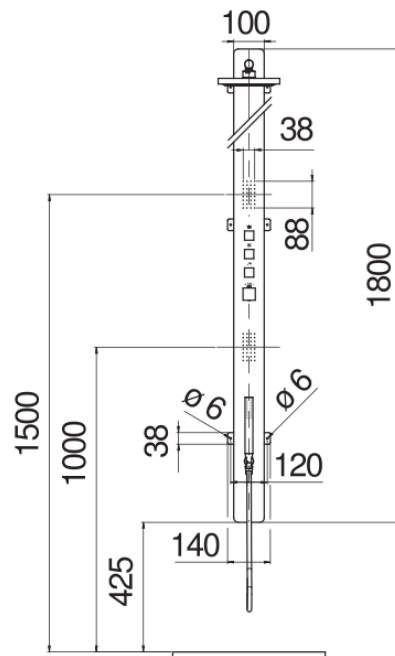

SPECIFICATIONS

Flush-fit multifunction thermostatic mixer

Chrome

38° C safety cut-out

Swivel shower head 200 x 200 mm

Anti limescale system

Rain jet bodyjet

Fixed hand shower support

Single jet hand shower and 150 cm hose

Packaging: 190 x 33 x 18 cm / 0,11286 m³ / 18,8 kg

FLOW RATE DIAGRAM: HOT/COLD WATER

FLOW RATE DIAGRAM: MIXED WATER