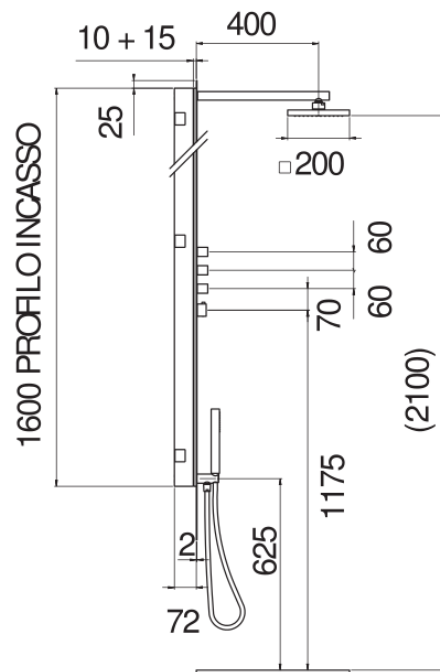

SPECIFICATIONS

Flush-fit multifunction thermostatic mixer

Chrome

38° C safety cut-out

Swivel shower head 200 x 200 mm

Anti limescale system

Rain jet bodyjet

Fixed hand shower support

Single jet hand shower and 150 cm hose

Packaging: 190 x 33 x 18 cm / 0,11286 m³ / 18,8 kg

FLOW RATE DIAGRAM: HOT/COLD WATER

FLOW RATE DIAGRAM: MIXED WATER