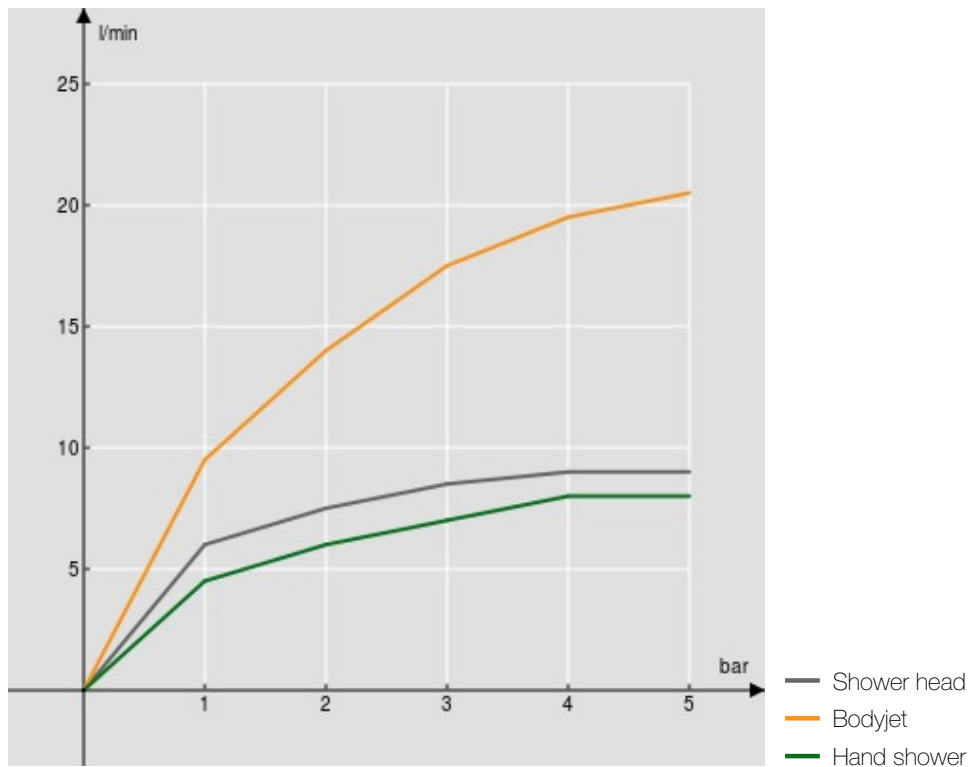

SPECIFICATIONS

Flush-fit multifunction thermostatic mixer

Chrome

38° C safety cut-out

Swivel shower head 200 x 200 mm

Anti limescale system

Rain jet bodyjet

Fixed hand shower support

Single jet hand shower and 150 cm hose

Packaging: 190 x 33 x 18 cm / 0,11286 m³ / 18,8 kg

FLOW RATE DIAGRAM: HOT/COLD WATER

FLOW RATE DIAGRAM: MIXED WATER