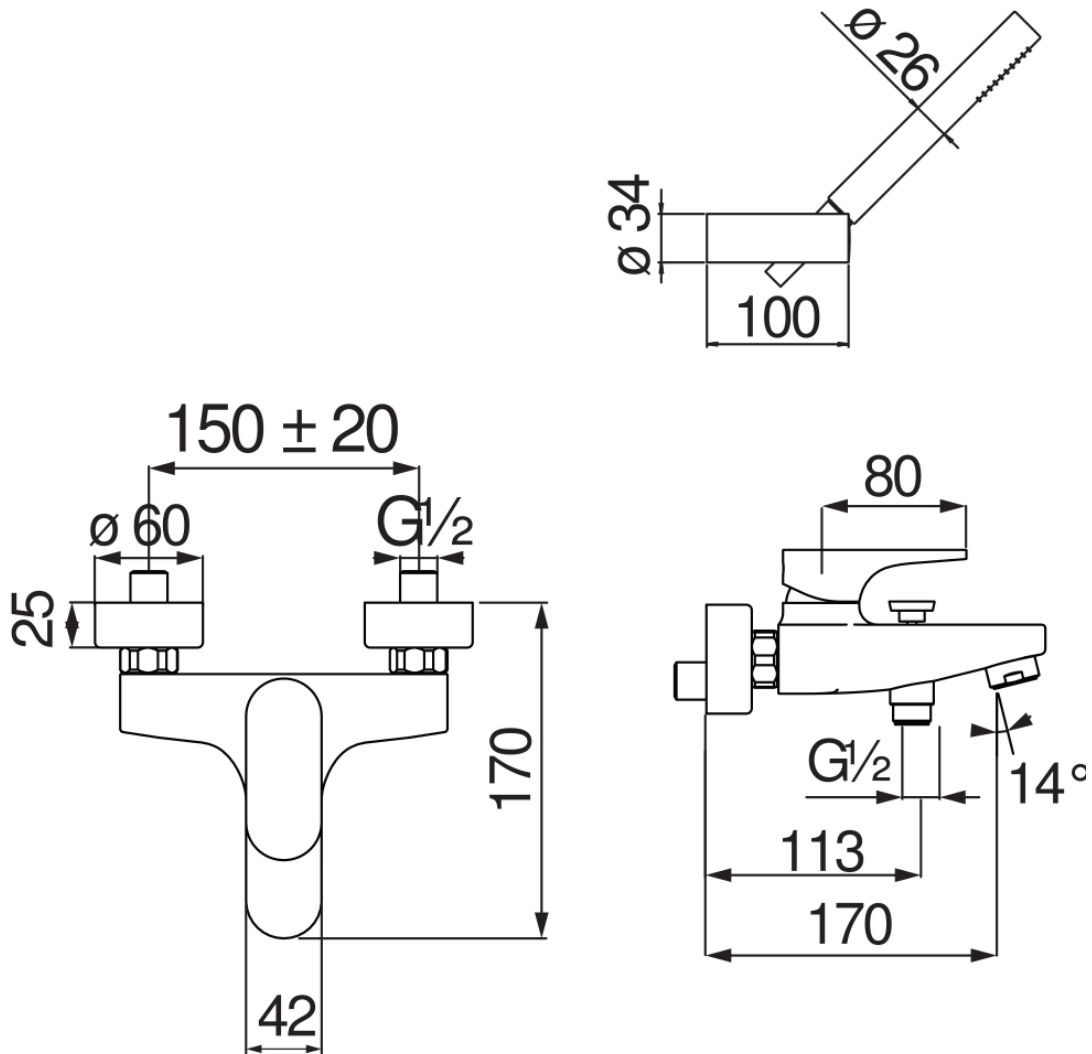

#### SPECIFICATIONS

External single control mixer tap with shower set

Velvet black

Anti limescale aerator M 28 x 1

Auto return deviator

Adjustable hand shower support

Single jet hand shower and 150 cm hose

50% two step cartridge for water saving

Packaging: 25,1 x 21 x 17 cm / 0,00896 m<sup>3</sup>

FLOW RATE DIAGRAM: HOT/COLD WATER

FLOW RATE DIAGRAM: MIXED WATER