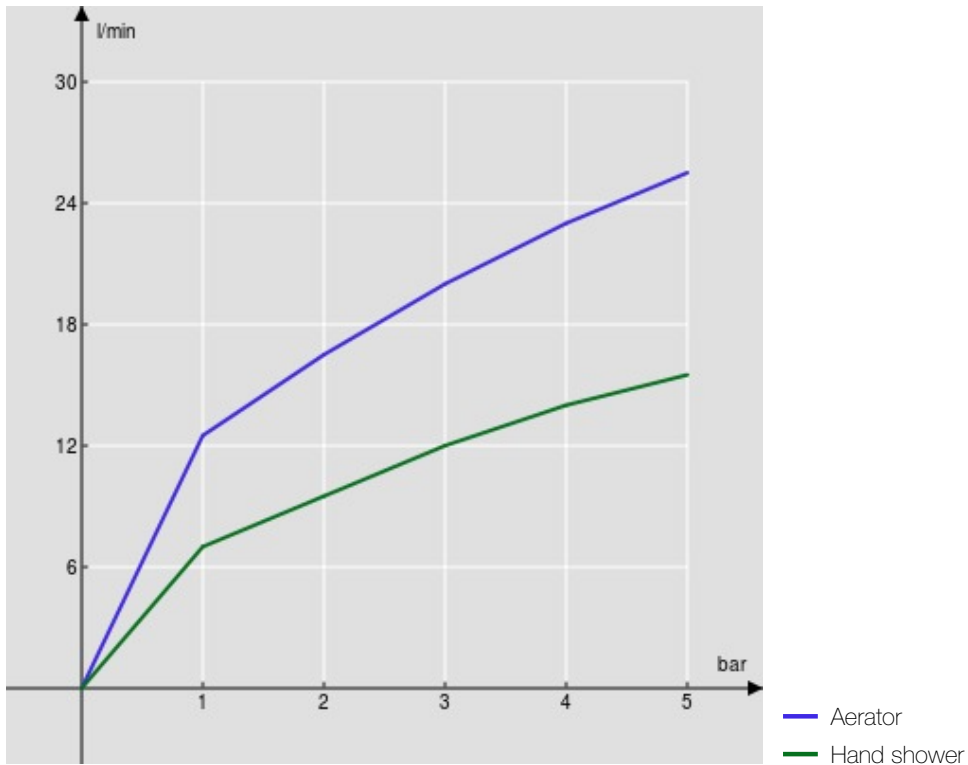

#### SPECIFICATIONS

External single control mixer tap with shower set

Velvet black

Anti limescale aerator M 28 x 1

Auto return deviator

Adjustable hand shower support

Single jet hand shower and 150 cm hose

50% two step cartridge for water saving

Packaging: 25,1 x 21 x 17 cm / 0,00896 m<sup>3</sup>

FLOW RATE DIAGRAM: HOT/COLD WATER

FLOW RATE DIAGRAM: MIXED WATER