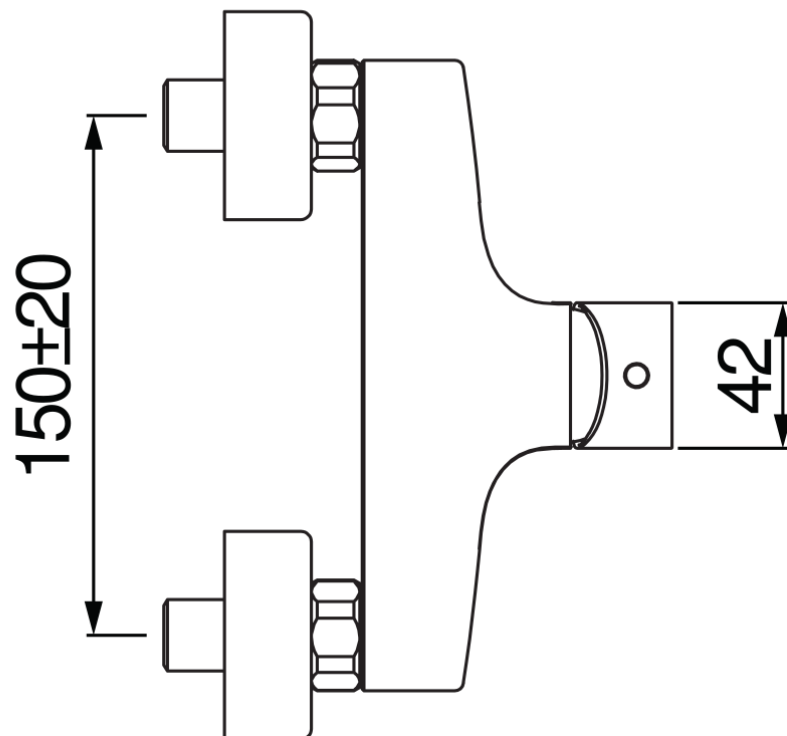

SPECIFICATIONS

External single control

Cromo polished

ø 1/2" outlet

50% two step cartridge for water saving

Packaging: 16,5 x 21,5 x 17,1 cm / 0,006066 m³ / 1,80 kg

FLOW RATE DIAGRAM: HOT/COLD WATER

FLOW RATE DIAGRAM: MIXED WATER