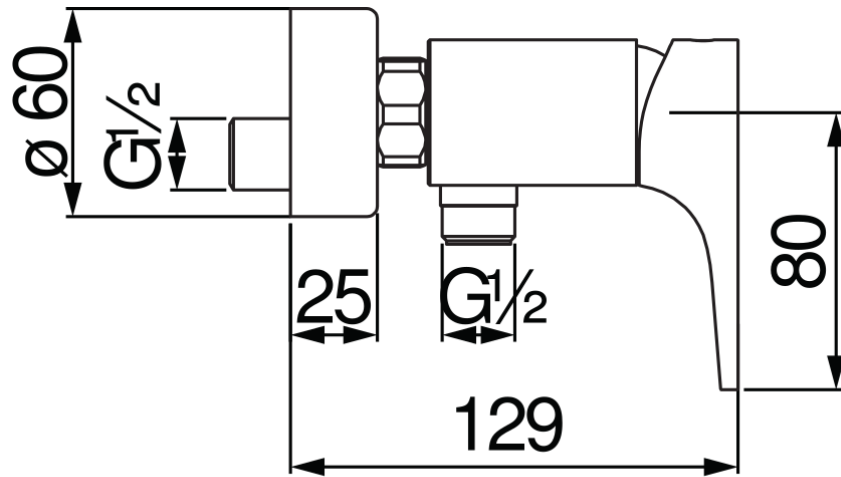

SPECIFICATIONS

External single control

Cromo polished

ø 1/2" outlet

50% two step cartridge for water saving

Packaging: 16,5 x 21,5 x 17,1 cm / 0,006066 m³ / 1,80 kg

FLOW RATE DIAGRAM: HOT/COLD WATER

FLOW RATE DIAGRAM: MIXED WATER