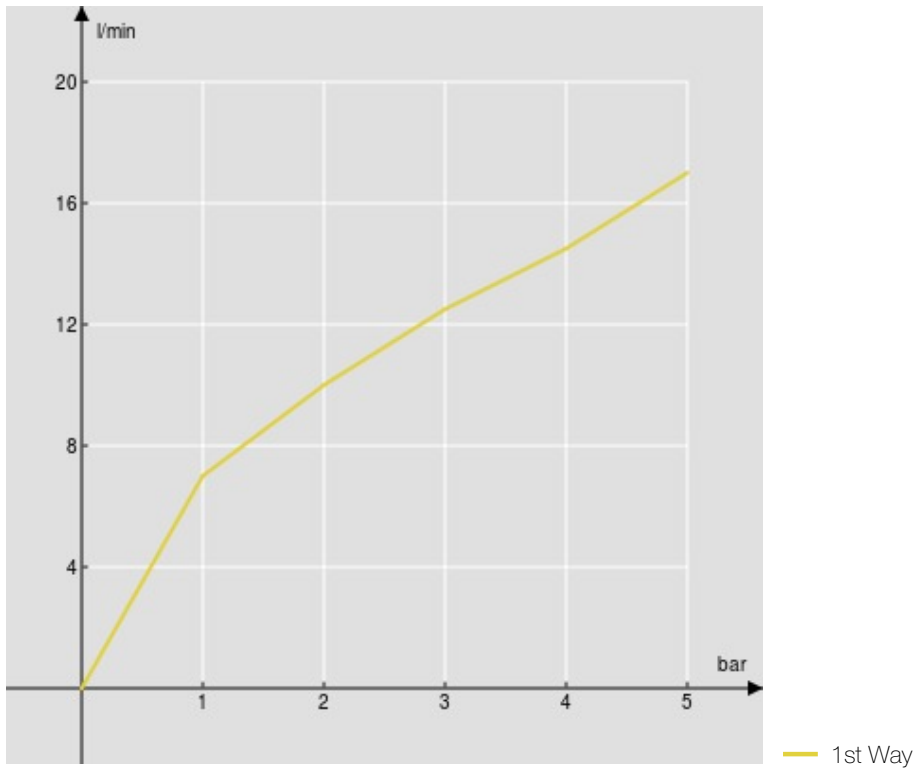

SPECIFICATIONS

External single control

Cromo polished

ø 1/2" outlet

50% two step cartridge for water saving

Packaging: 16,5 x 21,5 x 17,1 cm / 0,006066 m³ / 1,80 kg

FLOW RATE DIAGRAM: HOT/COLD WATER

FLOW RATE DIAGRAM: MIXED WATER