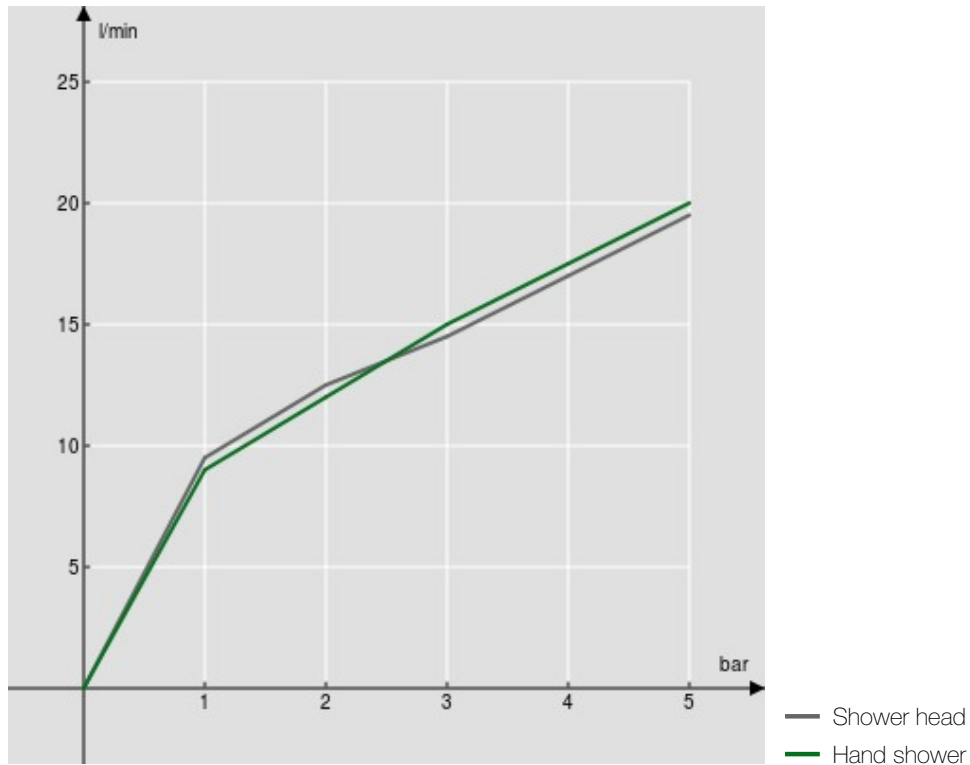

IMAGE NOT
AVAILABLE

SPECIFICATIONS

External single control

Velvet black

Swivel shower head ø 200 mm abs

Anti limescale system

Sliding swivel hand shower support

Single jet hand shower and 150 cm hose

50% two step cartridge for water saving

Packaging: 117 x 42 x 8,5 cm / 0,04177 m³ / 6,68 kg

FLOW RATE DIAGRAM: HOT/COLD WATER

FLOW RATE DIAGRAM: MIXED WATER