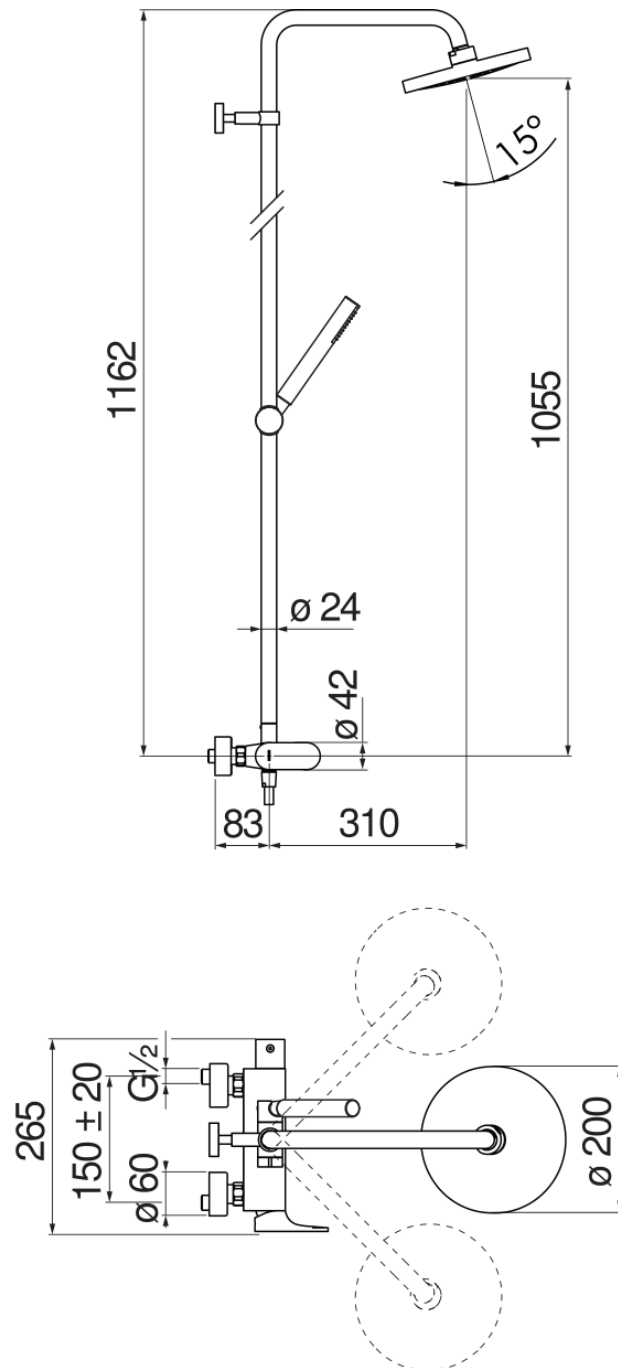

IMAGE NOT
AVAILABLE

SPECIFICATIONS

External single control

Velvet black

Swivel shower head ø 200 mm abs

Anti limescale system

Sliding swivel hand shower support

Single jet hand shower and 150 cm hose

50% two step cartridge for water saving

Packaging: 117 x 42 x 8,5 cm / 0,04177 m³ / 6,68 kg

FLOW RATE DIAGRAM: HOT/COLD WATER

FLOW RATE DIAGRAM: MIXED WATER