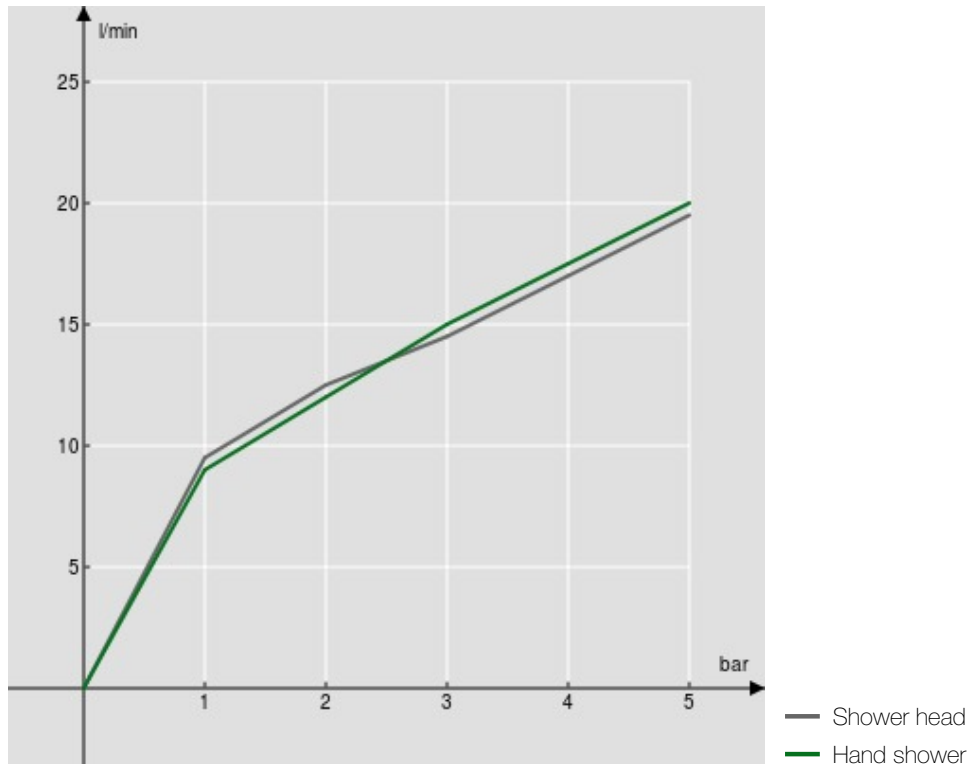

SPECIFICATIONS

External single control

Chrome

Swivel shower head \varnothing 200 mm abs

Anti limescale system

Sliding swivel hand shower support

Single jet hand shower and 150 cm hose

50% two step cartridge for water saving

Packaging: 117 x 42 x 8,5 cm / 0,04177 m³ / 6,68 kg

FLOW RATE DIAGRAM: HOT/COLD WATER

FLOW RATE DIAGRAM: MIXED WATER