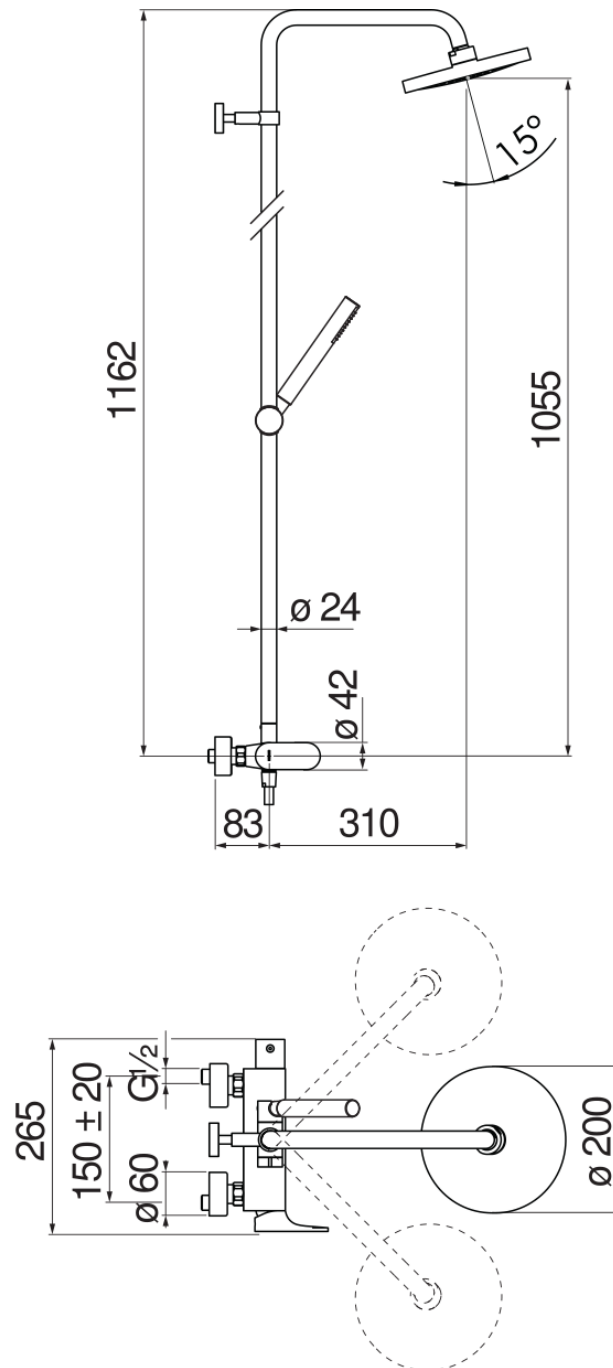

SPECIFICATIONS

External single control

Chrome

Swivel shower head \varnothing 200 mm abs

Anti limescale system

Sliding swivel hand shower support

Single jet hand shower and 150 cm hose

50% two step cartridge for water saving

Packaging: 117 x 42 x 8,5 cm / 0,04177 m³ / 6,68 kg

FLOW RATE DIAGRAM: HOT/COLD WATER

FLOW RATE DIAGRAM: MIXED WATER