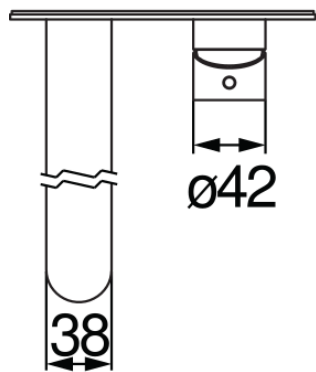

FLOW RATE DIAGRAM: HOT/COLD WATER