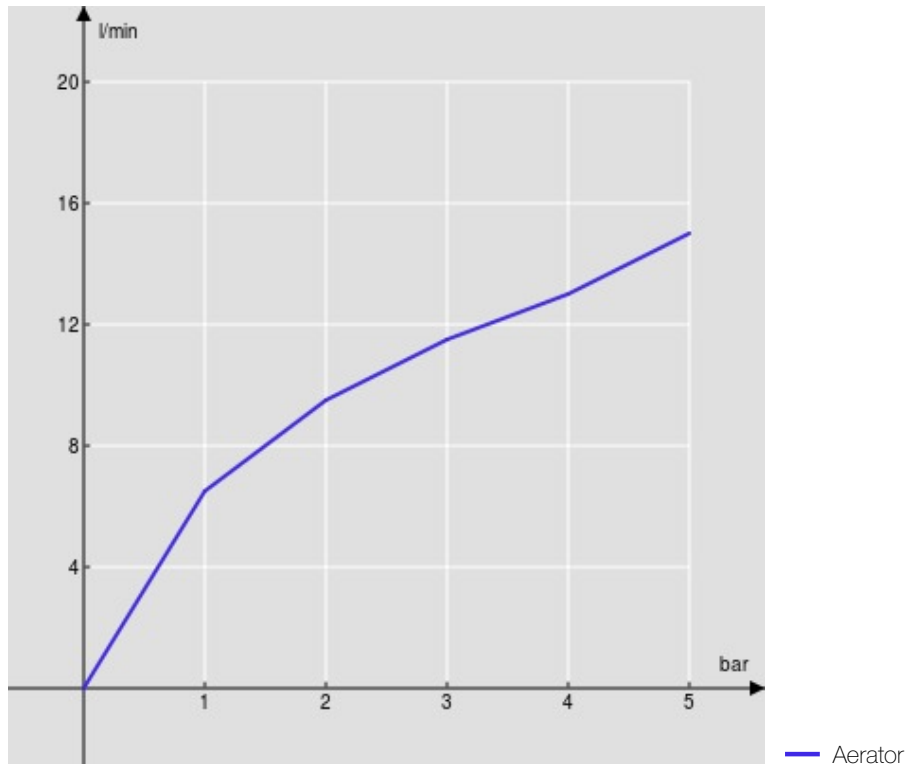

FLOW RATE DIAGRAM: HOT/COLD WATER