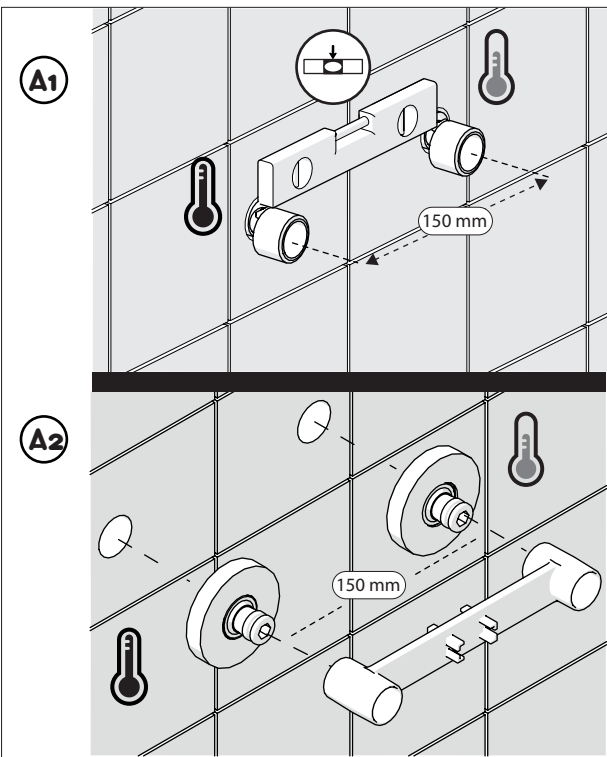

Not included / Non incluso / Non Inklus / Nie zawarty/ No incluido / Nao incluido

1