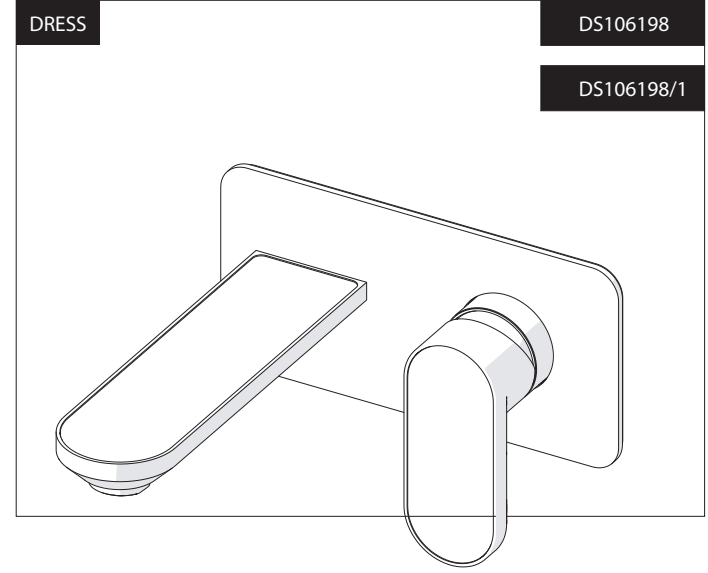

EN The finish of the external part must be combined with the finish of the flush-fit part.
If it does not match, unscrew the CHROME ring and screw the finishing ring supplied only in the kit of the aesthetic part.

RIFERIMENTO IISTRWE81 198#---STD
REFERENCE

2

4

5

6

8

7

9