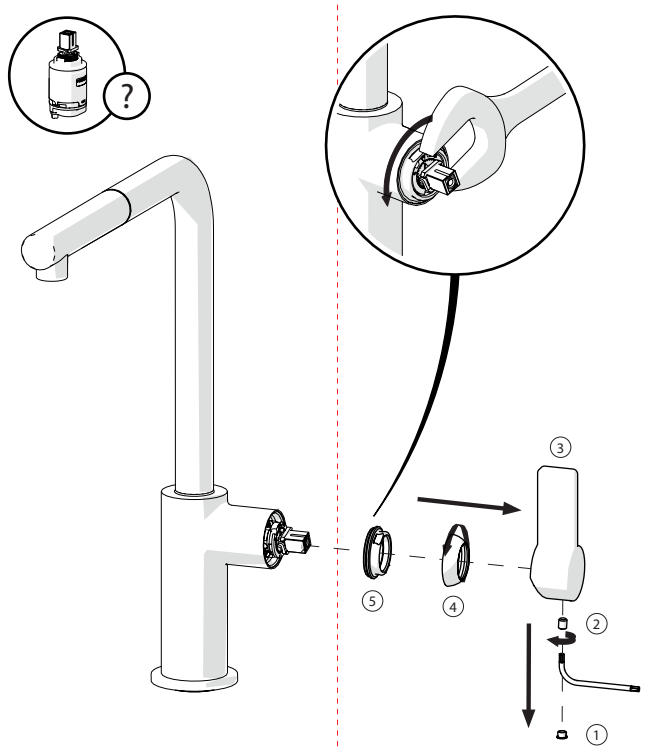

7

9

IISTRFL96127#---STD

NOBILIA®
The Best Technology for Water