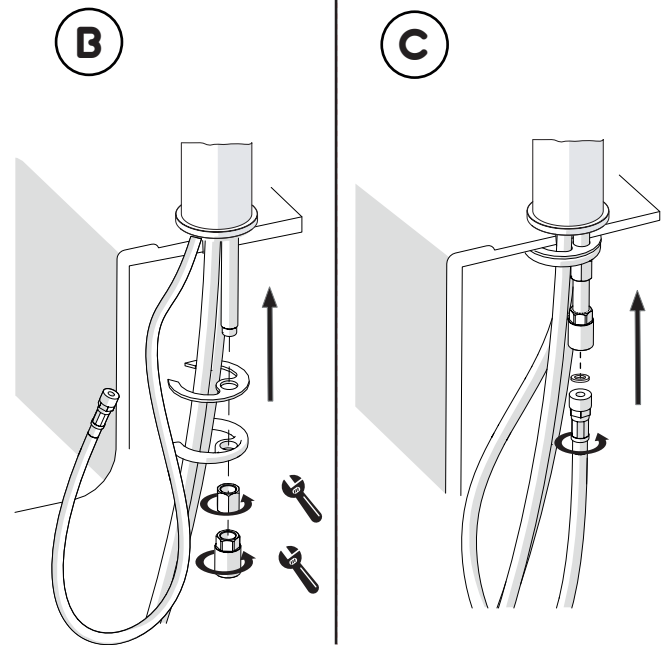

Not included / Non incluso / Non Inclus / Nie zawarty/ No incluido / Nao incluido

1

2

3

4

5