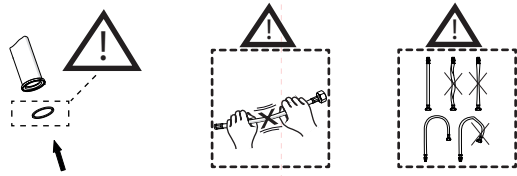

Not included / Non incluso / Non Inclus / Nie zawarty/ No incluido / Nao incluido

1

2

3

4

5

-50%

"Dinamic" flow rate restrictor "50%"

VALVOLA DI NON RITORNO ALL'INTERNO DOCCETTA

NON-RETURN VALVE INSIDE HANDSHOWER

6

ON 50%

ON 100%

ON

7

8

Extract the limiter and put it in correct position to limit temperature

No limitation of temperature

Partial limitation of temperature

Maximum position Only cold water

NOBILIS
The Best Technology for Water