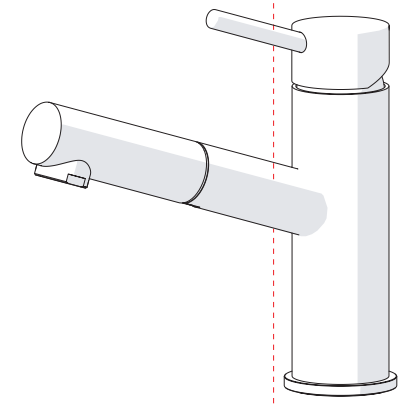

8

Extract the limiter and put it in correct position to limit temperature

No limitation of temperature

Partial limitation of temperature

Maximum position Only cold water

NOBILIS
The Best Technology for Water

LV00118/40