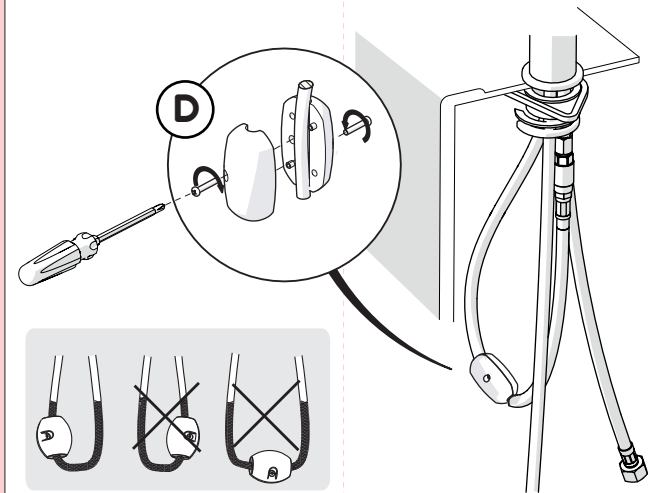

Not included / Non incluso / Non Inclus / Nie zawarty/ No incluido / Nao incluido

1

2

3

4

5