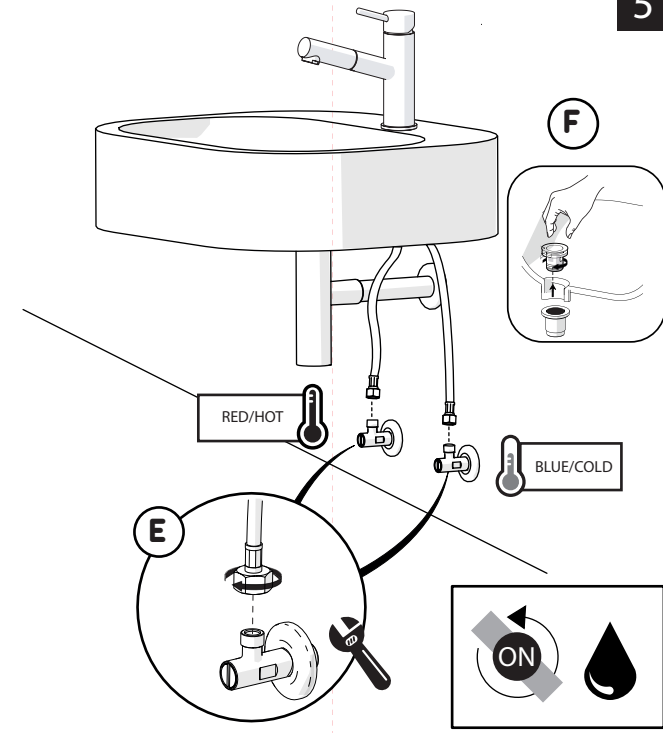

Not included / Non incluso / Non Inclus / Nie zawarty/ No incluido / Nao incluido

1

2

3

4

5