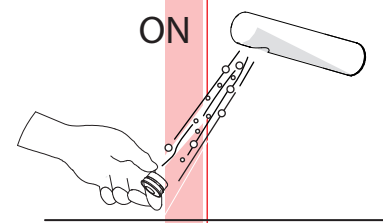

VALVOLA DI NON RITORNO ALL'INTERNO DOCCETTA

NON-RETURN VALVE INSIDE HANDSHOWER

6

ON 50%

ON 100%

ON

7

8

Extract the limiter and put it in correct position to limit temperature

No limitation of temperature

Partial limitation of temperature

Maximum position Only cold water

NOBILIS
The Best Technology for Water