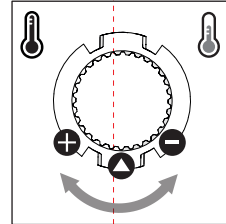

VALVOLA DI NON RITORNO ALL'INTERNO DOCCETTA

NON-RETURN VALVE INSIDE HANDSHOWER

6

ON 50%

ON 100%

ON

7

8

Extract the limiter and put it in correct position to limit temperature

No limitation of temperature

Partial limitation of temperature

Maximum position Only cold water

NOBILIS
The Best Technology for Water