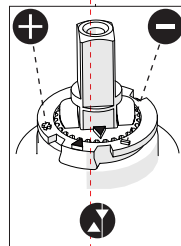

VALVOLA DI NON RITORNO ALL'INTERNO DOCCETTA

NON-RETURN VALVE INSIDE HANDSHOWER

6

ON 50%

ON 100%

ON

7

8

Extract the limiter and put it in correct position to limit temperature

No limitation of temperature

Partial limitation of temperature

Maximum position Only cold water

NOBILIS
The Best Technology for Water