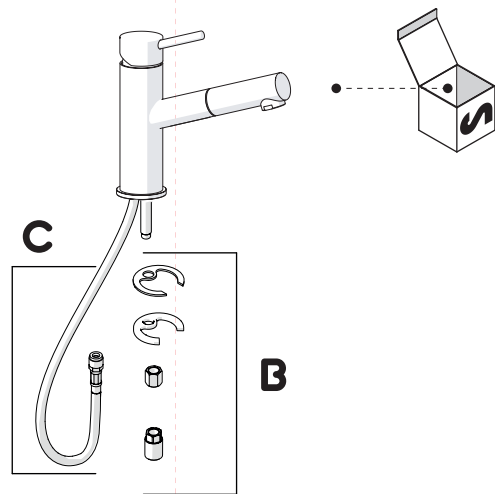

Not included / Non incluso / Non Inclus / Nie zawarty/ No incluido / Nao incluido

1

2