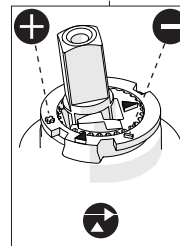

VALVOLA DI NON RITORNO ALL'INTERNO DOCCETTA

NON-RETURN VALVE INSIDE HANDSHOWER

6

ON 50%

ON 100%

ON

7

8

Extract the limiter and put it in correct position to limit temperature

No limitation of temperature

Partial limitation of temperature

Maximum position Only cold water

NOBILIS
The Best Technology for Water