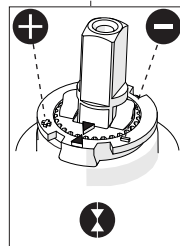

VALVOLA DI NON RITORNO ALL'INTERNO DOCCETTA

NON-RETURN VALVE INSIDE HANDSHOWER

6

ON 50%

ON 100%

ON

7

8

Extract the limiter and put it in correct position to limit temperature

No limitation of temperature

Partial limitation of temperature

Maximum position Only cold water

NOBILIS
The Best Technology for Water