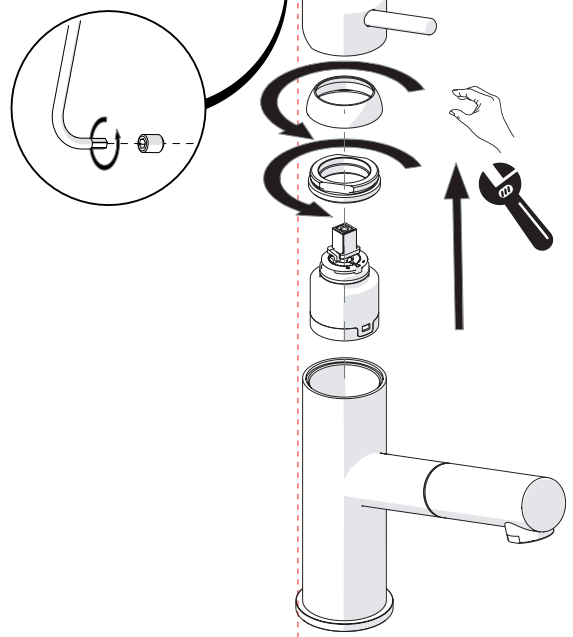

VALVOLA DI NON RITORNO ALL'INTERNO DOCCETTA

NON-RETURN VALVE INSIDE HANDSHOWER

6

ON 50%

ON 100%

ON

7

8

Extract the limiter and put it in correct position to limit temperature

No limitation of temperature

Partial limitation of temperature

Maximum position Only cold water

NOBILIS
The Best Technology for Water