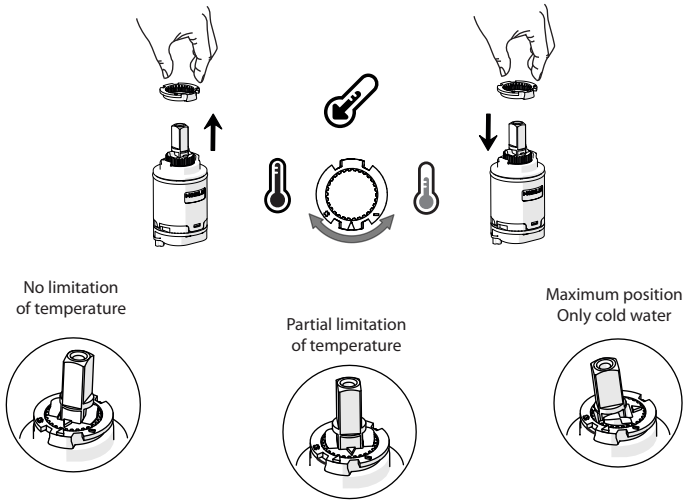

7

9

CLEANING

NOBILIS
The Best Technology for Water

LV00128

IISTR LV00128#--STD

REV1.09/2015

8

2

4

Al momento dell'attacco a rete non tendere e non attorcigliare i flessibili!

When Connect flexibles to the water supply don't pull them !! Don't twist them!

6