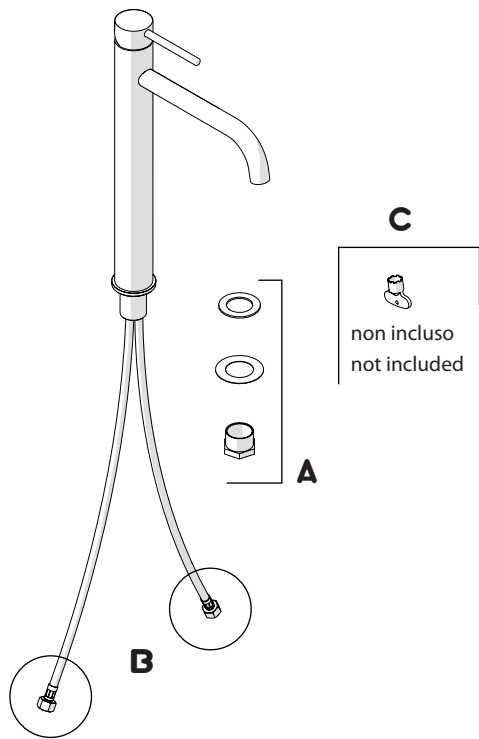

Not included / Non incluso / Non inclus / Nie zawarty / No incluido / Nao incluido