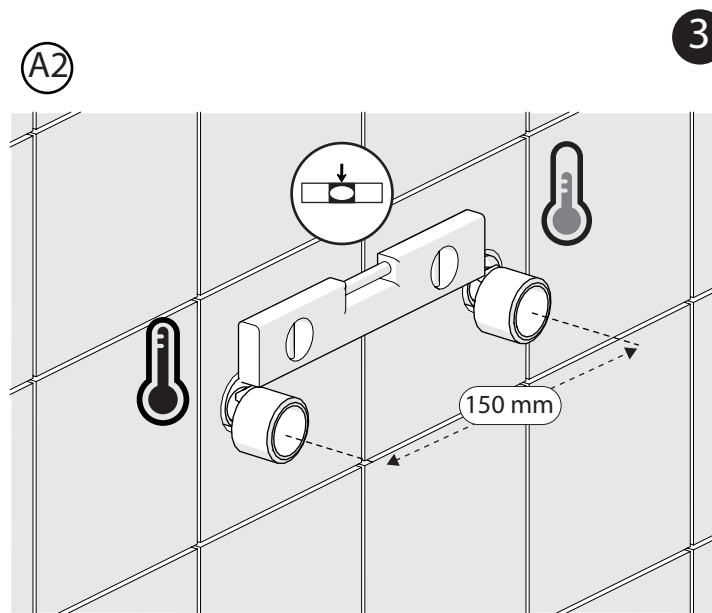

Not included / Non incluso / Non Inclus / Nie zawarty / No incluido / Nao incluido