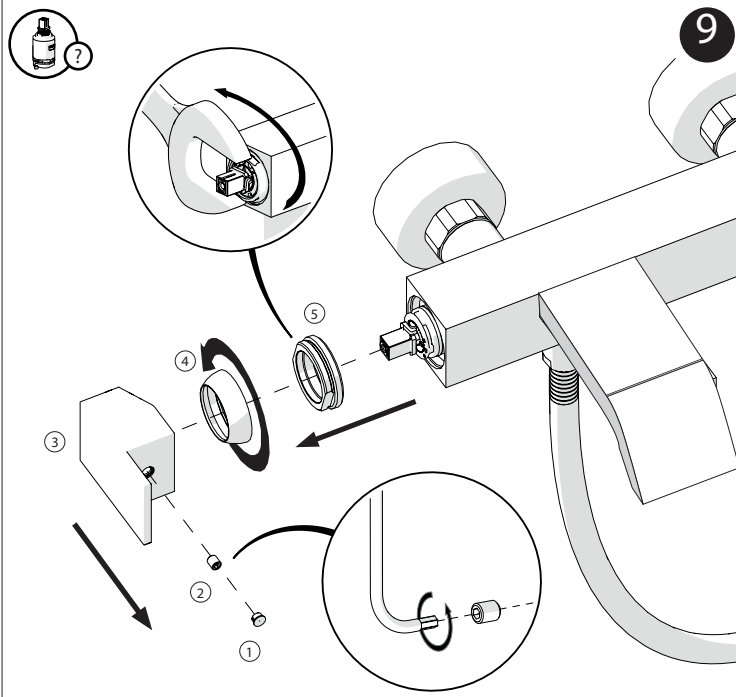

Not included / Non incluso / Non Inclus / Nie zawarty / No incluido / Nao incluido

IISTRSF00110#---STD

NOBILIS®
The Best Technology for Water

MI102110

SF00110

SL00110

RY00110

MI102110/1

SF00110/1

SL00110/1

RY00110/1

www.grupponobili.it

CLEANING

P	p bar	MAX 10 MIN. 0.5	5		T °C	MAX 80	MIN 45	
---	-------	-----------------	---	--	------	--------	--------	--