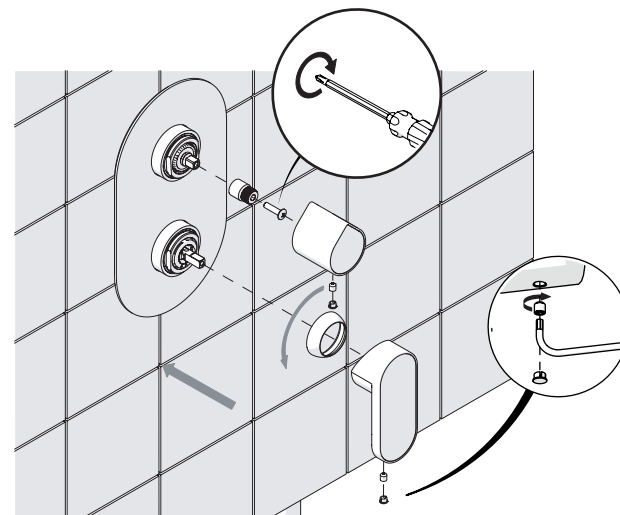

Not included / Non incluso / Non Inclus / Nie zawarty/ No incluido / Nao incluido

1

REF. ISTRWE81102

2

3

4

5