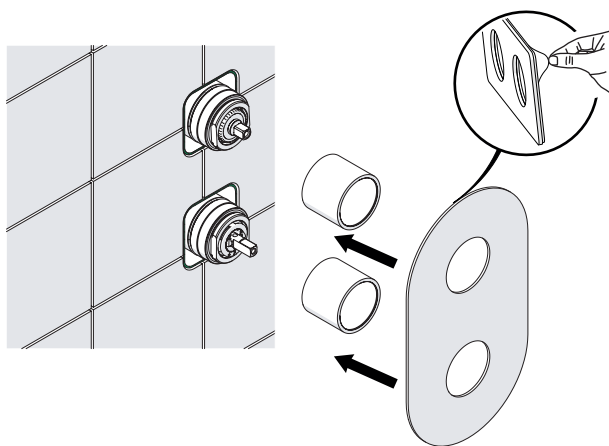

Not included / Non incluso / Non Inclus / Nie zawarty/ No incluido / Nao incluido

1

REF. ISTRWE81102

2

3

4

5