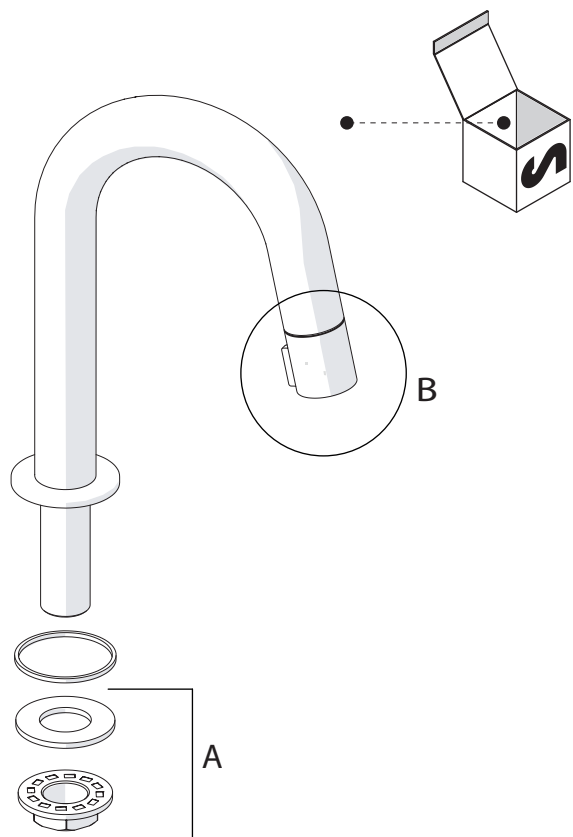

Not included / Non incluso / Non Inclus / Nie zawarty / No incluido / Nao incluido

1