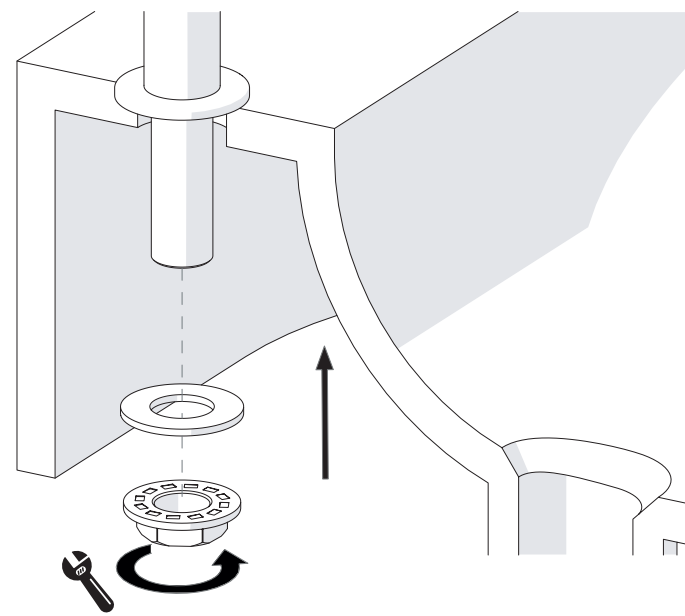

Not included / Non incluso / Non Inclus / Nie zawarty / No incluido / Nao incluido

1

2

3

4

5