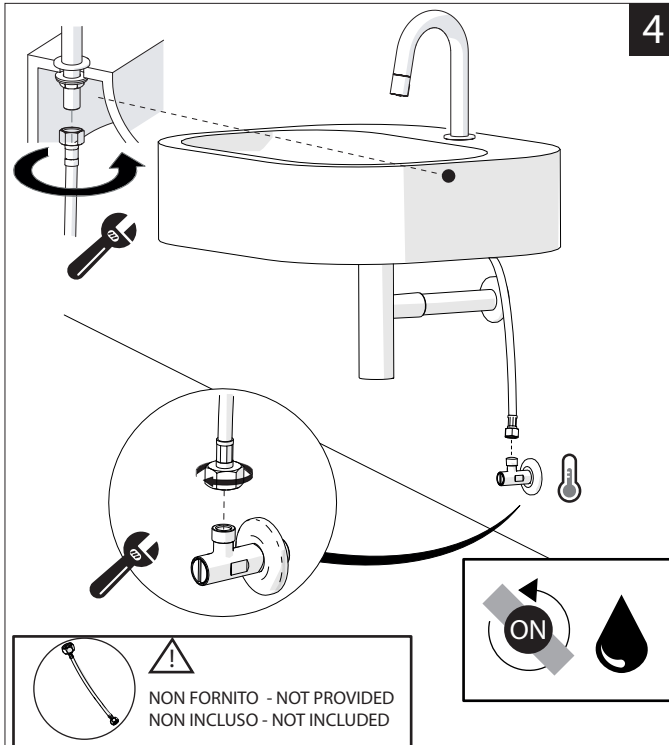

Not included / Non incluso / Non Inclus / Nie zawarty / No incluido / Nao incluido

1

2

3

4

5