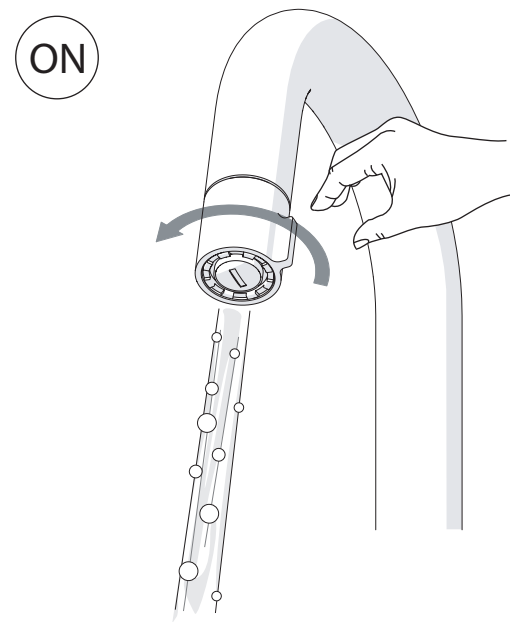

Not included / Non incluso / Non Inclus / Nie zawarty / No incluido / Nao incluido

1

2

3

4

5