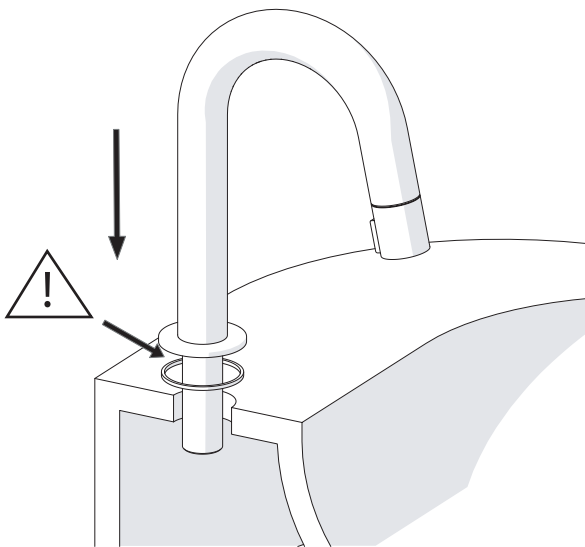

Not included / Non incluso / Non Inclus / Nie zawarty / No incluido / Nao incluido

1

2

3

4

5