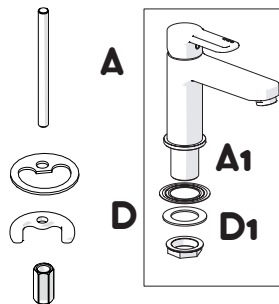

Not included / Non incluso / Non Inclus / Nie zawarty / No incluido / Nao incluido

1