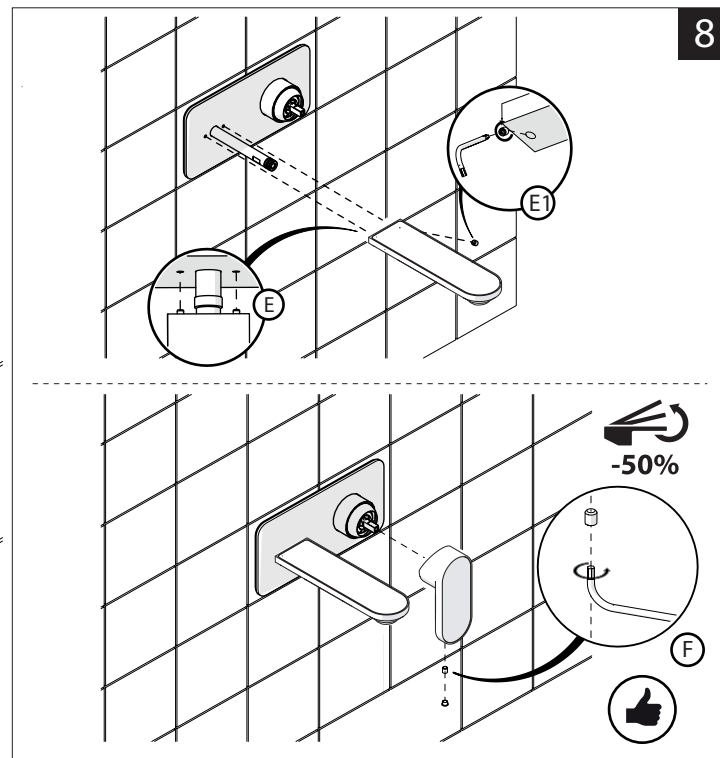

6

8

7

9

DRESS

DS106198

DS106198/1

www.nobili.it

PRIMA DI INIZIARE / BEFORE STARTING

	P bar		MAX 10 MIN 0,5		5		T °C		MAX 80		65 45

PULIZIA / CLEANING

ACQUA WATER	NO VERNICIATO NO PAINTED ALCOOL	MICROFIBRA MICROFIBER	SPUGNA SPONGE	DETERGENTI DETERGENT
	PER VERNICIATO FOR PAINTED ACQUA E SAPONE WATER AND SOAP