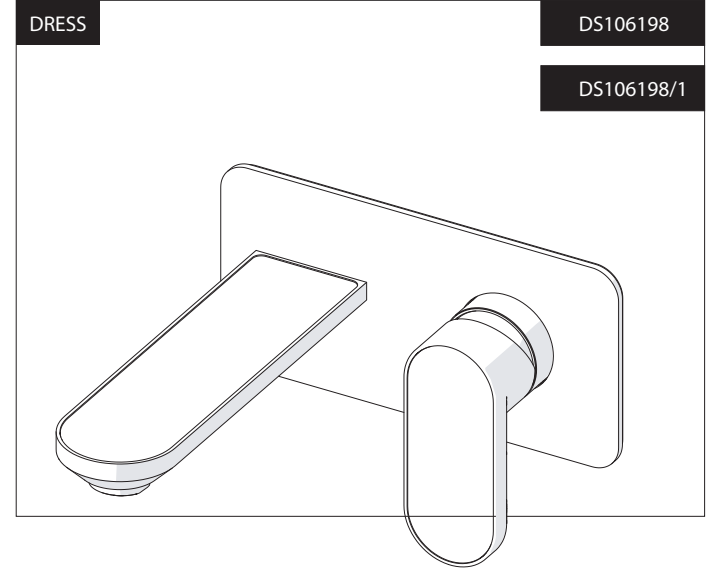

**EN** The finish of the external part must be combined with the finish of the flush-fit part.  
If it does not match, unscrew the CHROME ring and screw the finishing ring supplied only in the kit of the aesthetic part.

RIFERIMENTO IISTRWE81 198#---STD  
REFERENCE

2

4

5

6

8

7

9