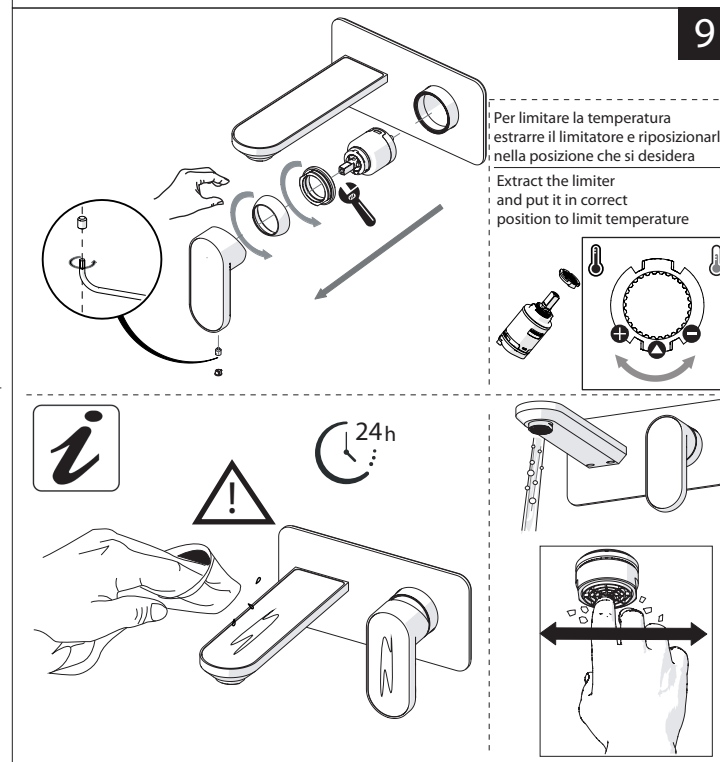

**EN** The finish of the external part must be combined with the finish of the flush-fit part.  
If it does not match, unscrew the CHROME ring and screw the finishing ring supplied only in the kit of the aesthetic part.

RIFERIMENTO IISTRWE81 198#---STD  
REFERENCE

2

4

5

6

8

7

9