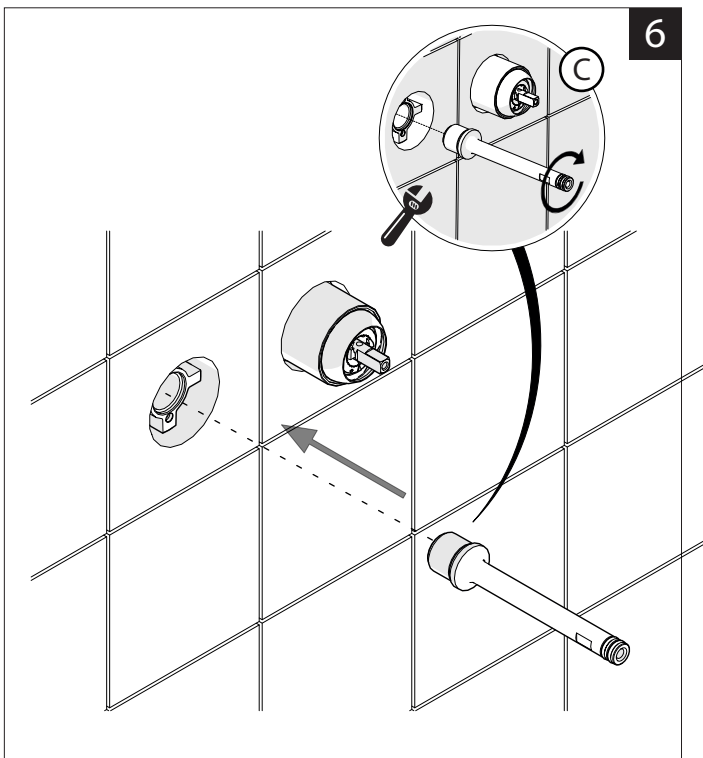

6

8

7

9

DRESS

DS106198

DS106198/1

www.nobili.it

PRIMA DI INIZIARE / BEFORE STARTING

	P bar		MAX 10 MIN 0,5		5		T °C		MAX 80		65 45

PULIZIA / CLEANING

ACQUA WATER	NO VERNICIATO NO PAINTED ALCOOL	MICROFIBRA MICROFIBER	SPUGNA SPONGE	DETERGENTI DETERGENT
	PER VERNICIATO FOR PAINTED ACQUA E SAPONE WATER AND SOAP