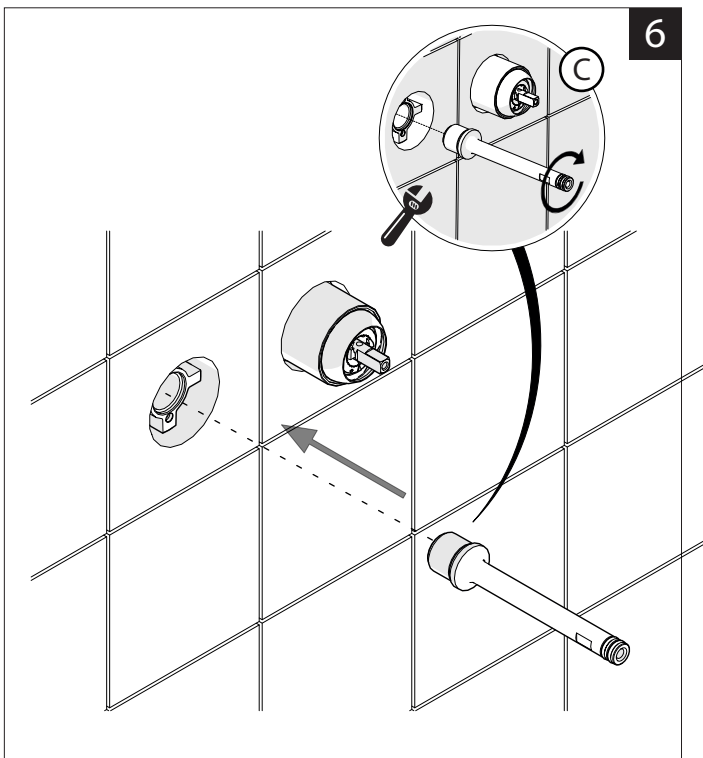

6

8

7

9

Per limitare la temperatura estrarre il limitatore e riposizionarlo nella posizione che si desidera
Extract the limiter and put it in correct position to limit temperature

DRESS

DS106198

DS106198/1

www.nobili.it

PRIMA DI INIZIARE / BEFORE STARTING

	P bar		MAX 10 MIN		5		T °C		MAX 80		65 45

PULIZIA / CLEANING

	ACQUA WATER		ALCOOL ✓		MICROFIBRA MICROFIBER		SPUGNA SPONGE		DETERGENTI DETERGENT
	PER VERNICIATO FOR PAINTED		ACQUA E SAPONE WATER AND SOAP						

IISTRDS106198#--STD

REV1.03/2020