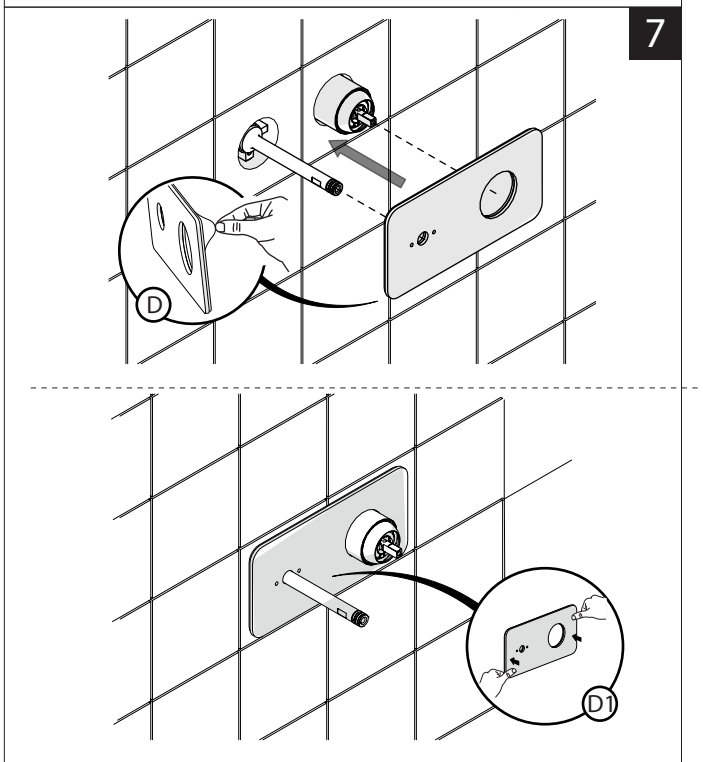

6

8

7

9

Per limitare la temperatura estrarre il limitatore e riposizionarlo nella posizione che si desidera
Extract the limiter and put it in correct position to limit temperature

DRESS

DS106198

DS106198/1

www.nobili.it

PRIMA DI INIZIARE / BEFORE STARTING

	P bar		MAX 10 MIN		5		T °C		MAX 80		65 45

PULIZIA / CLEANING

	ACQUA WATER		ALCOOL ✓		MICROFIBRA MICROFIBER		SPUGNA SPONGE		DETERGENTI DETERGENT
	PER VERNICIATO FOR PAINTED		ACQUA E SAPONE WATER AND SOAP						

IISTRDS106198#--STD

REV1.03/2020