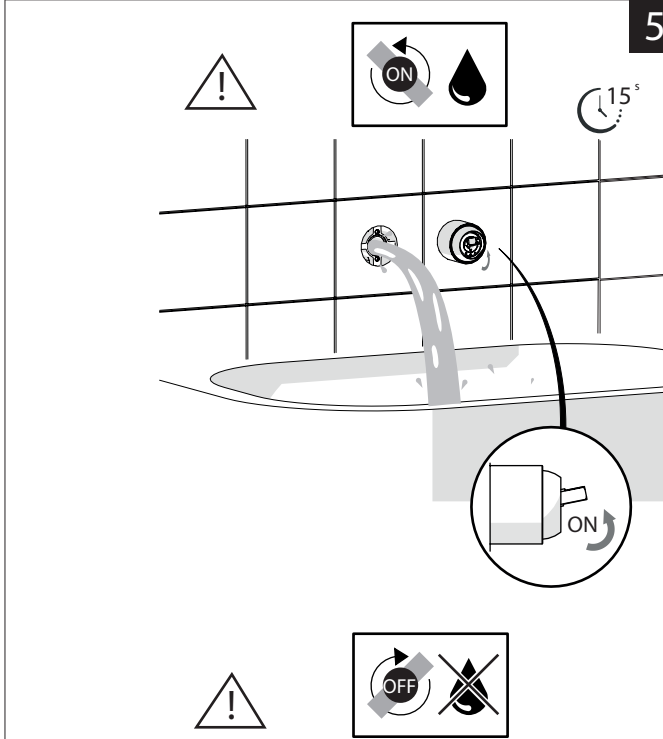

Not included / Non incluso / Non Inclus / Nie zawarty / No incluido / Nao incluido

1

IT La finitura della parte estetica deve corrispondere a quella della parte incassata.
Se non corrisponde bisogna svitare l'anello CROMATO e avvitare l'anello in finitura fornito solo nel kit della parte estetica.

EN The finish of the external part must be combined with the finish of the flush-fit part.
If it does not match, unscrew the CHROME ring and screw the finishing ring supplied only in the kit of the aesthetic part.

RIFERIMENTO IISTRWE81198#---STD
REFERENCE

2

4

5