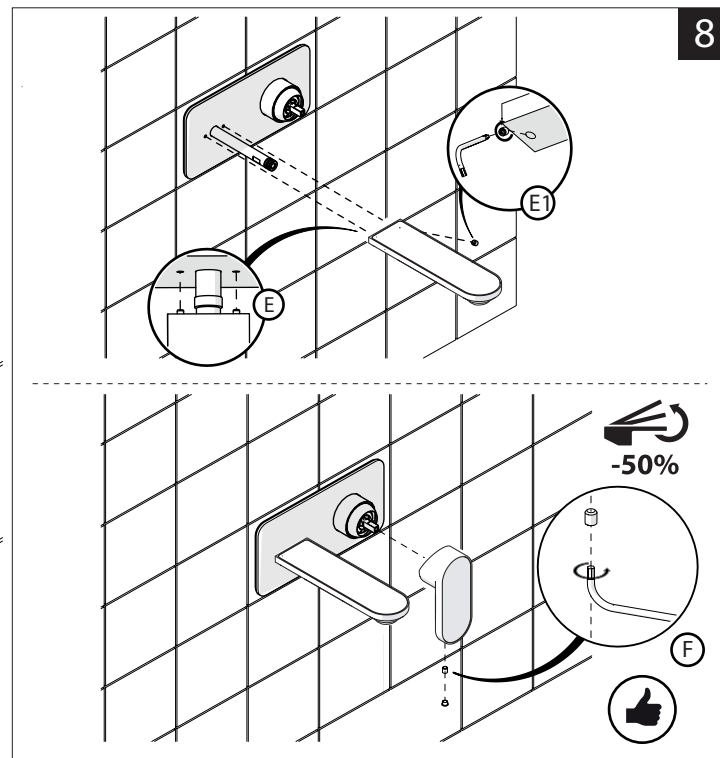

6

8

7

9

Per limitare la temperatura estrarre il limitatore e riposizionarlo nella posizione che si desidera
Extract the limiter and put it in correct position to limit temperature

DRESS

DS106198

DS106198/1

www.nobili.it

PRIMA DI INIZIARE / BEFORE STARTING

	P bar		MAX 10 MIN		5		T °C		MAX 80		65 45

PULIZIA / CLEANING

	ACQUA WATER		ALCOOL ✓		MICROFIBRA MICROFIBER		SPUGNA SPONGE		DETERGENTI DETERGENT
	PER VERNICIATO FOR PAINTED		ACQUA E SAPONE WATER AND SOAP						

IISTRDS106198#--STD

REV1.03/2020