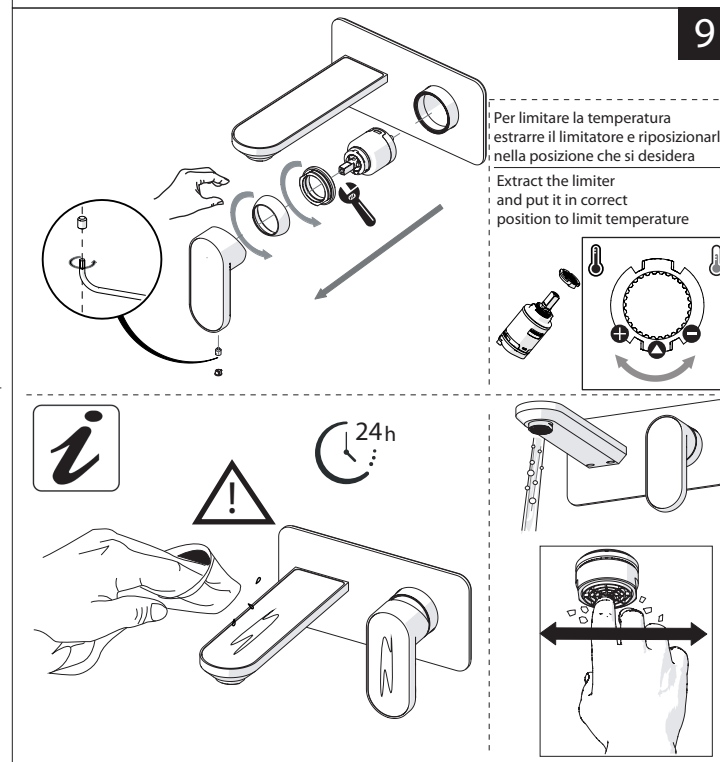

9

Per limitare la temperatura estrarre il limitatore e riposizionarlo nella posizione che si desidera
Extract the limiter and put it in correct position to limit temperature