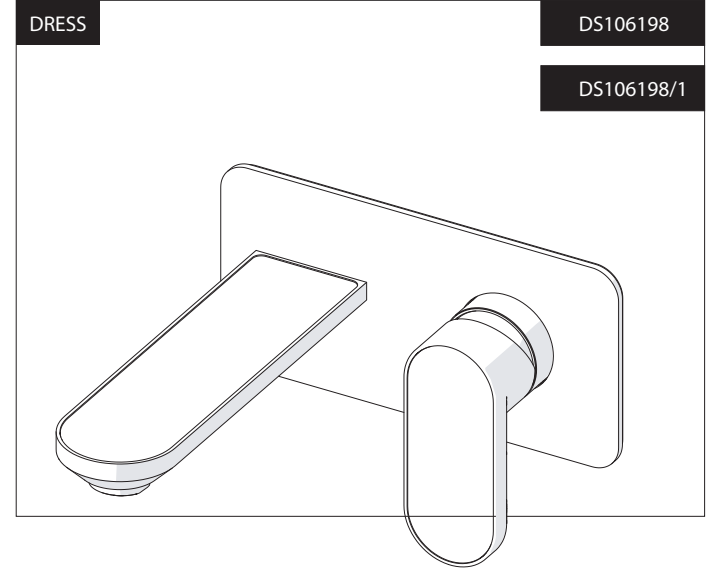

DRESS

DS106198

DS106198/1

www.nobili.it

PRIMA DI INIZIARE / BEFORE STARTING

	P	bar	0,5 MIN	MAX 10	5		T	°C	MAX 80	65	45

PULIZIA / CLEANING

	ACQUA WATER			NO VERNICIATO NO PAINTED			MICROFIBRA MICROFIBER			SPUGNA SPONGE			DETERGENTI DETERGENT	
	PER VERNICIATO FOR PAINTED			ACQUA E SAPONE WATER AND SOAP