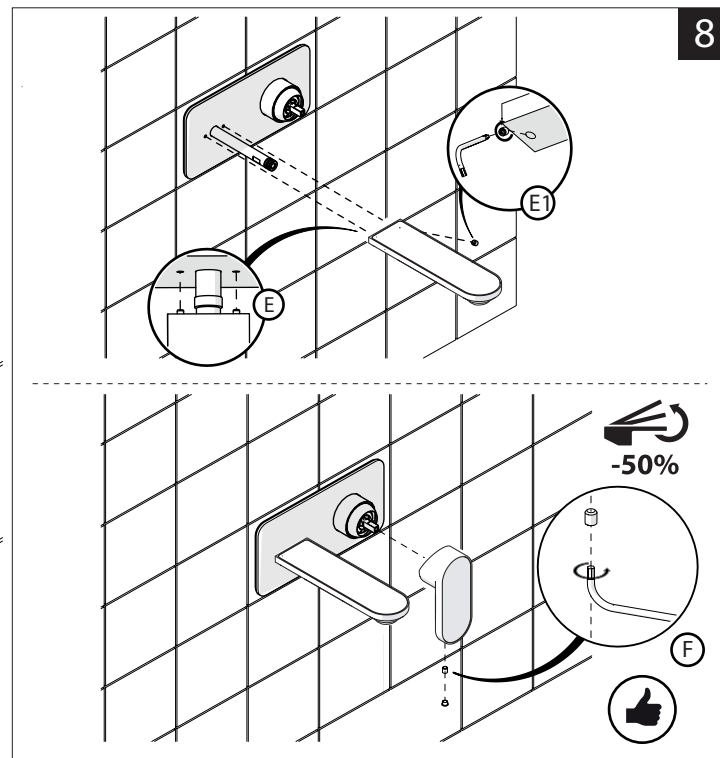

6

8

7

9

DRESS

DS106198

DS106198/1

www.nobili.it

PRIMA DI INIZIARE / BEFORE STARTING

	P	bar	0,5 MIN	MAX 10	5		T	°C	MAX 80	65	45

PULIZIA / CLEANING

	ACQUA WATER			NO VERNICIATO NO PAINTED			MICROFIBRA MICROFIBER			SPUGNA SPONGE			DETERGENTI DETERGENT	
	PER VERNICIATO FOR PAINTED			ACQUA E SAPONE WATER AND SOAP