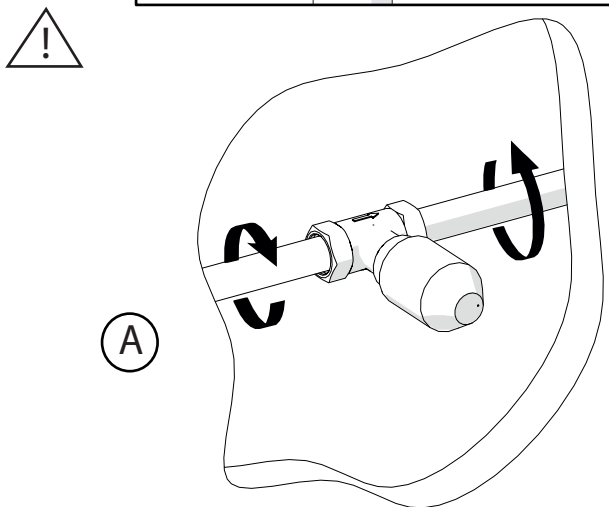

Not included / Non incluso / Non Inclus / Nie zawarty/ No incluido / Nao incluido

1

A

B

GRC5008/1

2

3

4

5